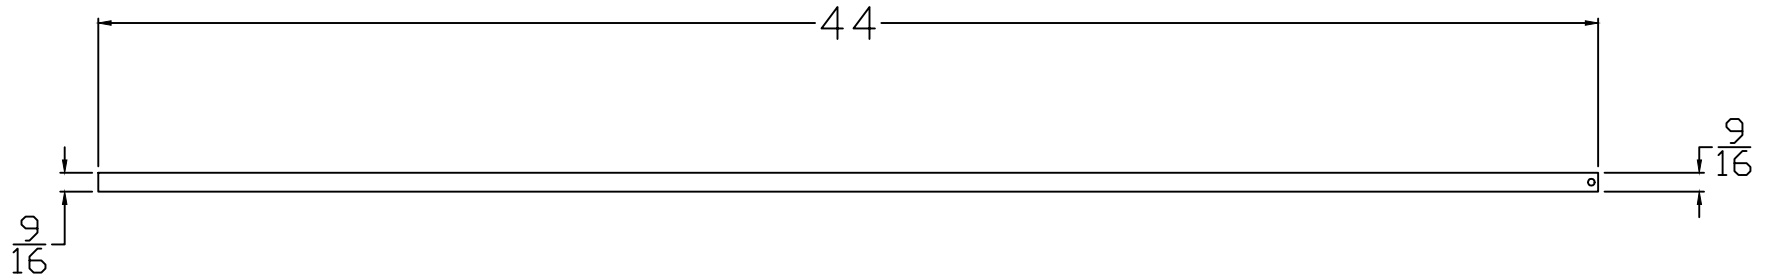

# FIH5576-44

TITLE: IRON SERIES			Revision	Date
Part #: FIH5576-44				
7-10-19		Drawn By: S.WOOD		
Type: IRON BALUSTER		Length: 44		
Scale: 1/4" = 1"				