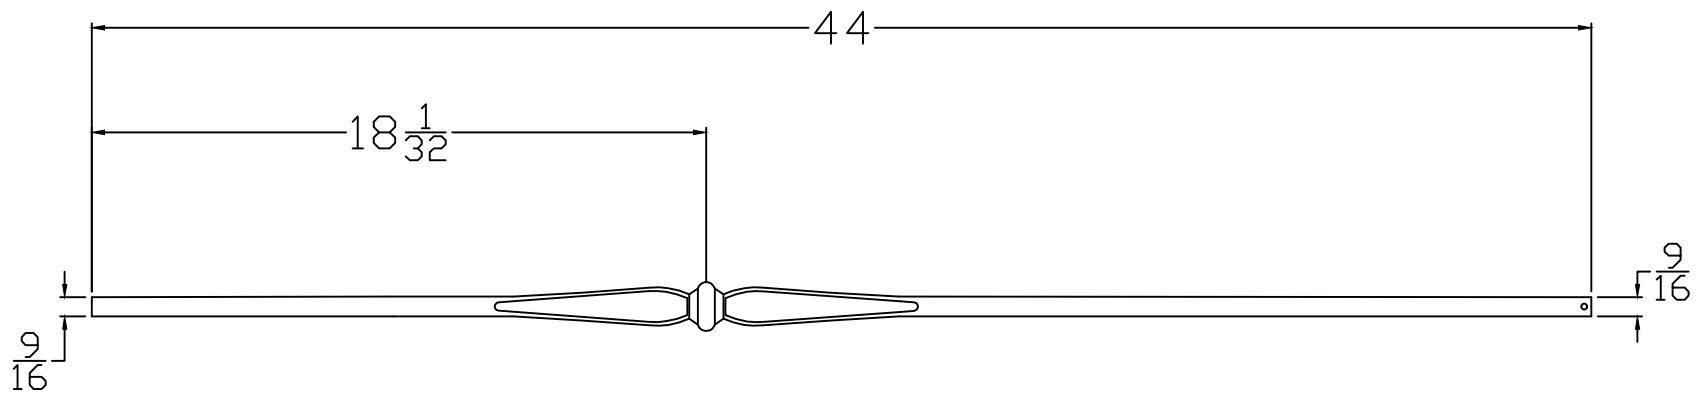

FIH5577-44

TITLE: IRON SERIES		Revision	Date
Part #: FIH5577-44			
7-10-19		Drawn By: S.WOOD	
Type: IRON BALUSTER Length: 44			
		Scale: Inch	