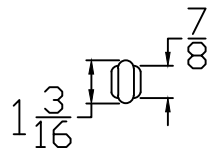

# FIH5580-44

TITLE: IRON SERIES			Revision	Date
Part #: FIH5580-44				
5-28-20		Drawn By: S.WOOD		
Type: IRON BALUSTER		Length: 44		
			Scale:	Inch