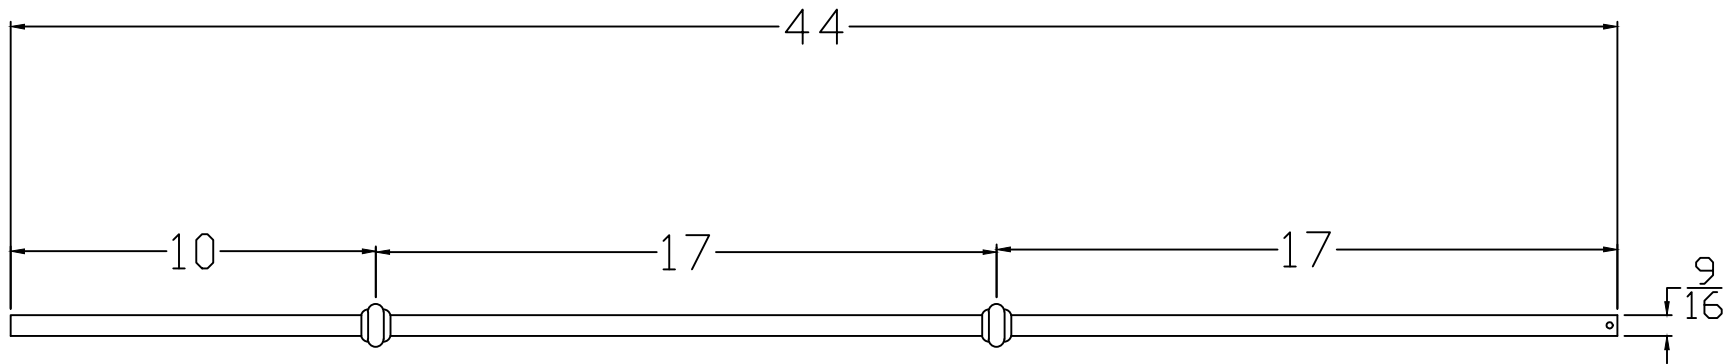

# FIH5580-44

TITLE: IRON SERIES			Revision	Date
Part #: FIH5580-44				
5-28-20		Drawn By: S.WOOD		
Type: IRON BALUSTER		Length: 44		
			Scale:	Inch