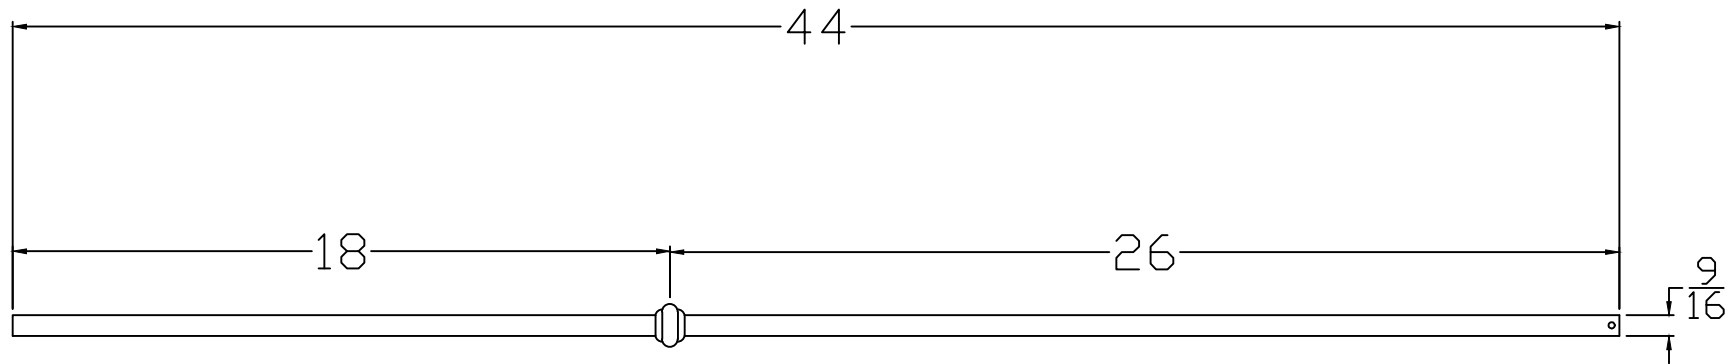

FIH5579-44

TITLE: IRON SERIES		Revision	Date
Part #: FIH5579-44			
	5-28-20	Drawn By: S.WOOD	
FITTS INDUSTRIES, INC.	Type: IRON BALUSTER	Length: 44	Scale: 1/4" = 1"