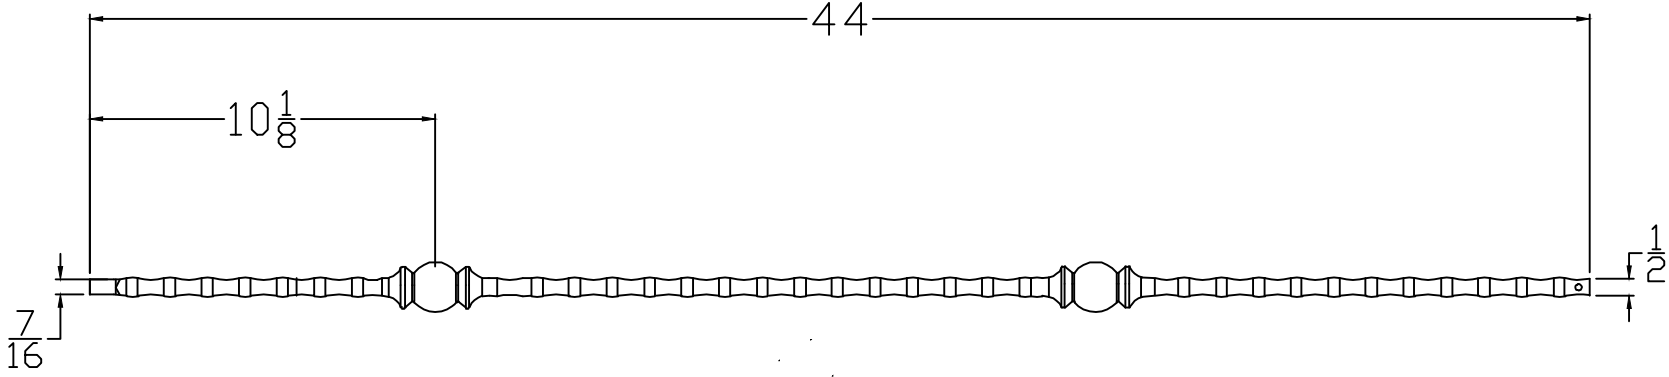

FIH5572-44

TITLE: IRON SERIES			Revision	Date
Part #: FIH5572-44				
7-10-19		Drawn By: S.WOOD		
Type: IRON BALUSTER		Length: 44		
Scale: Inch				