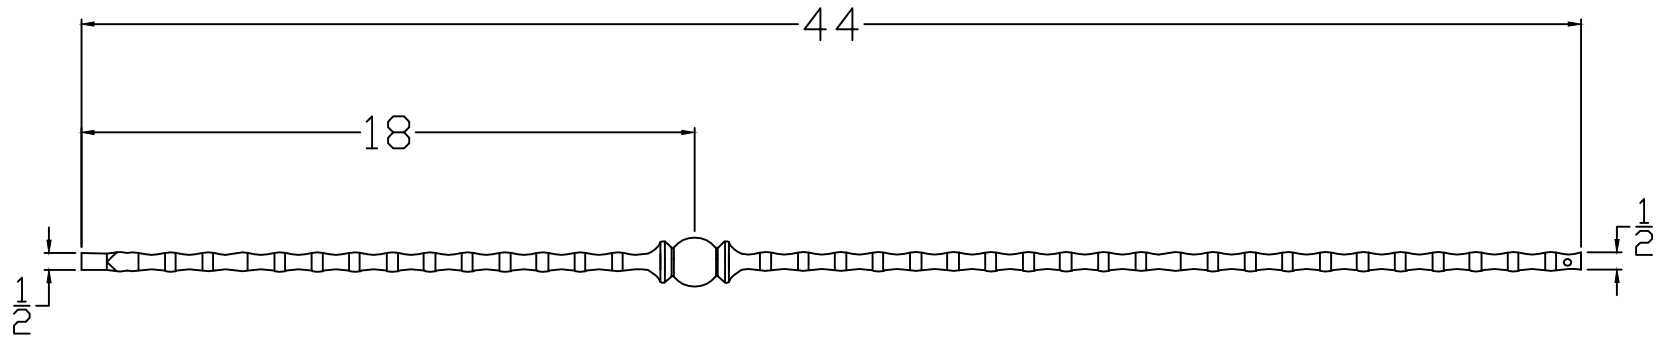

FIH5571-44

TITLE: IRON SERIES			Revision	Date
Part #: FIH5571-44				
7-10-19		Drawn By: S.WOOD		
Type: IRON BALUSTER		Length: 44		
Scale: Inch				