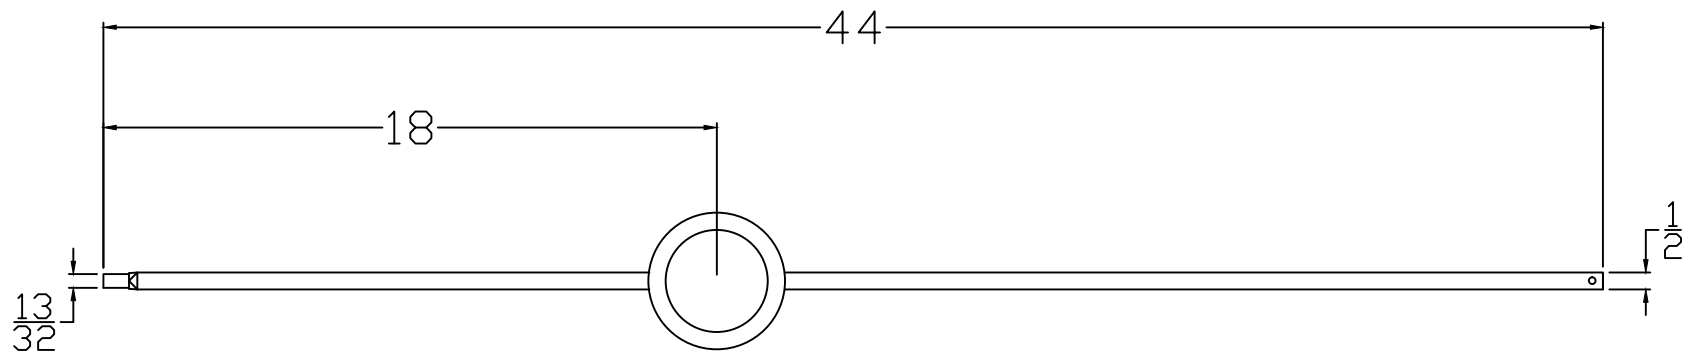

FIH5565-44

TITLE: IRON SERIES			Revision	Date
Part #: FIH5565-44				
7-10-19		Drawn By: S.WOOD		
Type: IRON BALUSTER		Length: 44		Scale: Inch