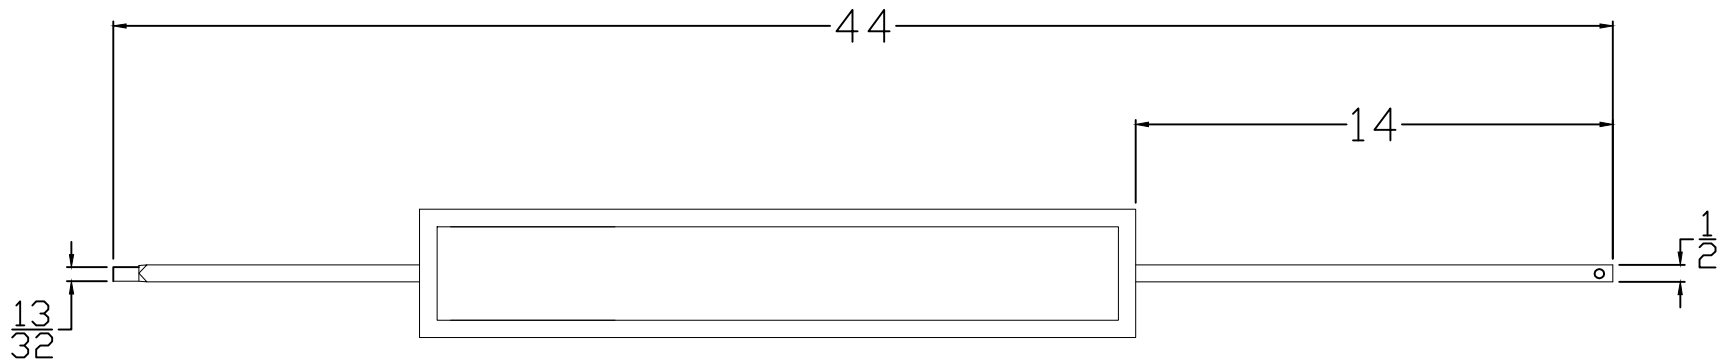

# FIH5563-44

TITLE: IRON SERIES			Revision	Date
	Part # : FIH5563-44			
FITTS INDUSTRIES, INC.	7-10-19	Drawn By: S.WOOD		
Type: IRON BALUSTER	Length: 44		Scale: Inch	