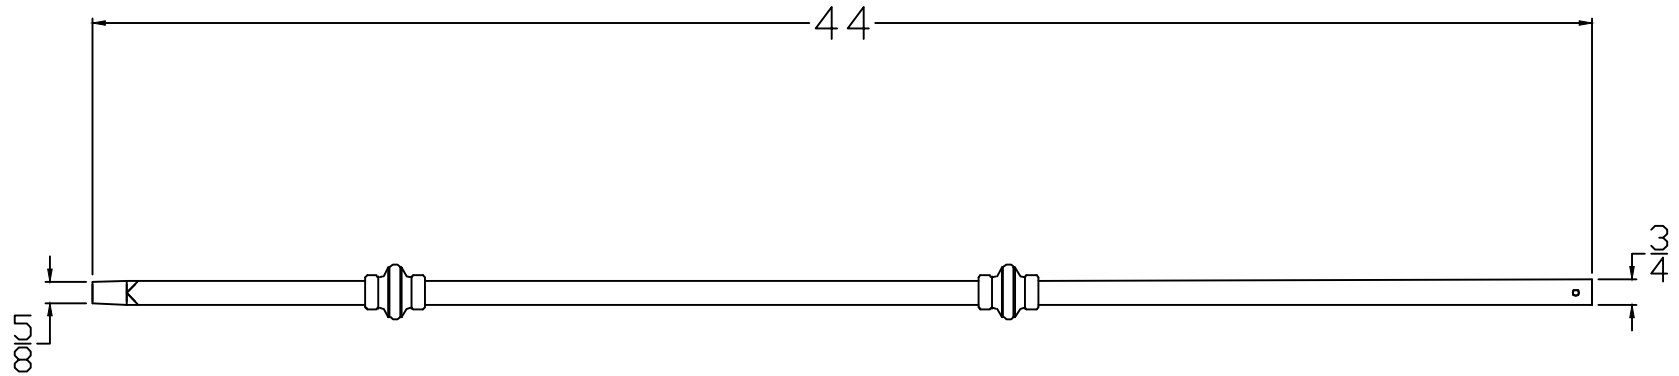

FIH5562-LG-44

TITLE: IRON SERIES		Revision	Date
Part #: FIH5562-LG-44			
7-10-19		Drawn By: S.WOOD	
Type: IRON BALUSTER Length: 44			
		Scale: Inch	

USER
REV/DRAW
PNAME