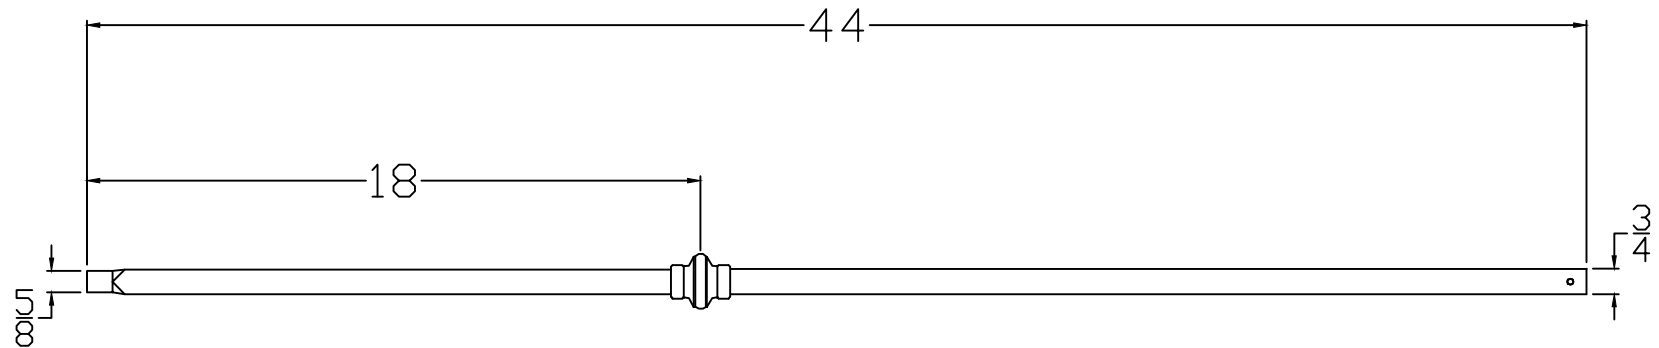

FIH5561-LG-44

TITLE: IRON SERIES			Revision	Date
	Part # : FIH5561-LG-44			
FITTS INDUSTRIES, INC.	7-10-19	Drawn By: S.WOOD		
Type: IRON BALUSTER	Length: 44			Scale: Inch