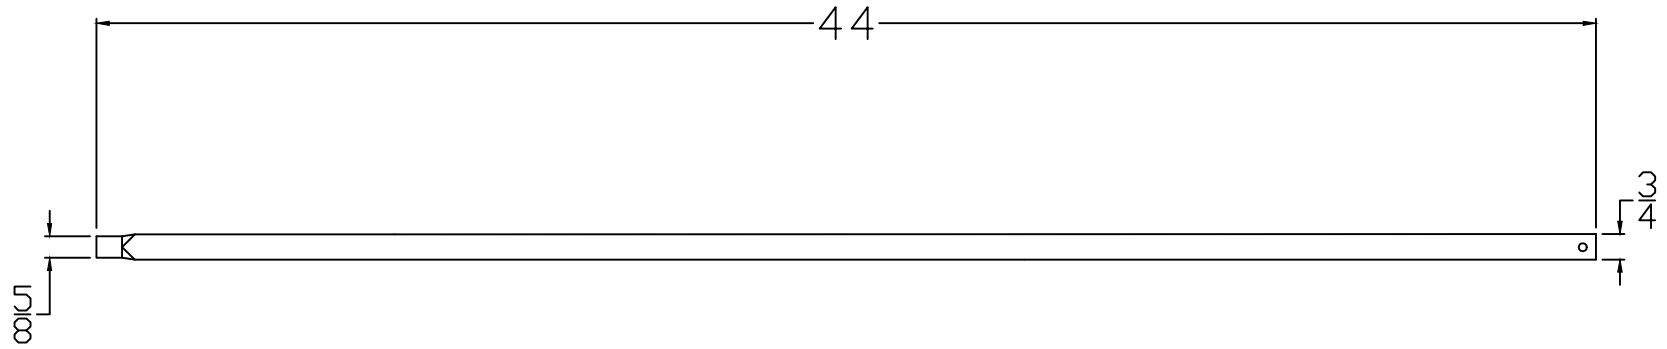

# FIH5560-LG-44

TITLE: IRON SERIES			Revision	Date
Part #: FIH5560-LG-44				
7-10-19		Drawn By: S.WOOD		
Type: IRON BALUSTER	Length: 44			
Scale: Inch				