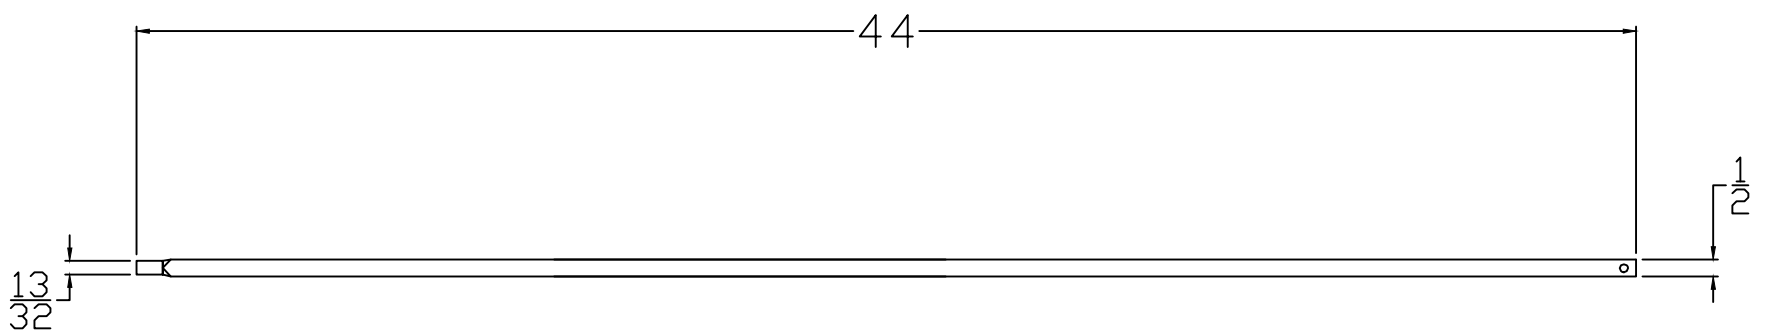

# FIH5560-44

TITLE: IRON SERIES			Revision	Date
	Part # : FIH5560-44			
FITTS INDUSTRIES, INC.	7-10-19	Drawn By: S.WOOD		
Type: IRON BALUSTER	Length: 44			
			Scale: Inch	