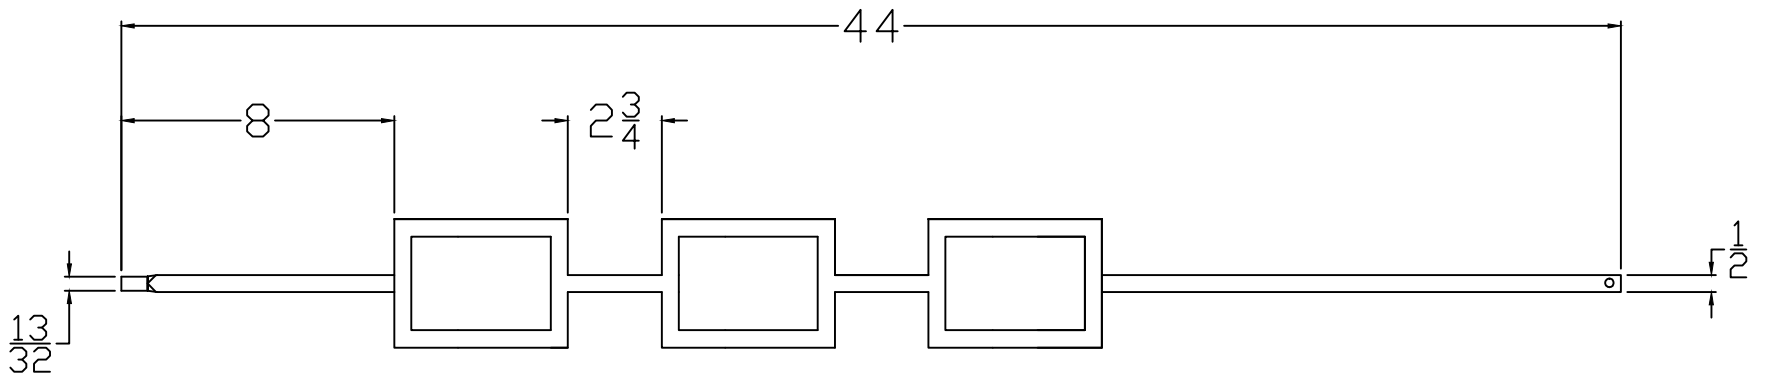

# FIH5559-44

TITLE: IRON SERIES			Revision	Date
Part #: FIH5559-44				
7-10-19		Drawn By: S.WOOD		
Type: IRON BALUSTER		Length: 44		Scale: Inch