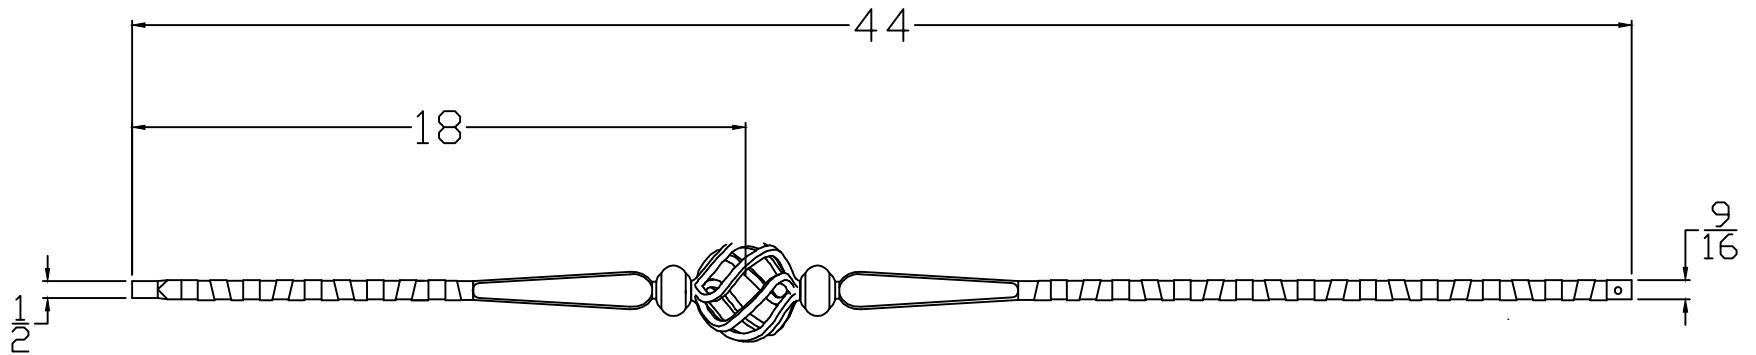

FIH5545K-44

TITLE: IRON SERIES			Revision	Date
Part #: FIH5545K-44				
7-10-19		Drawn By: S.WOOD		
Type: IRON BALUSTER		Length: 44		Scale: Inch

USER
REV/DAT
PNAME