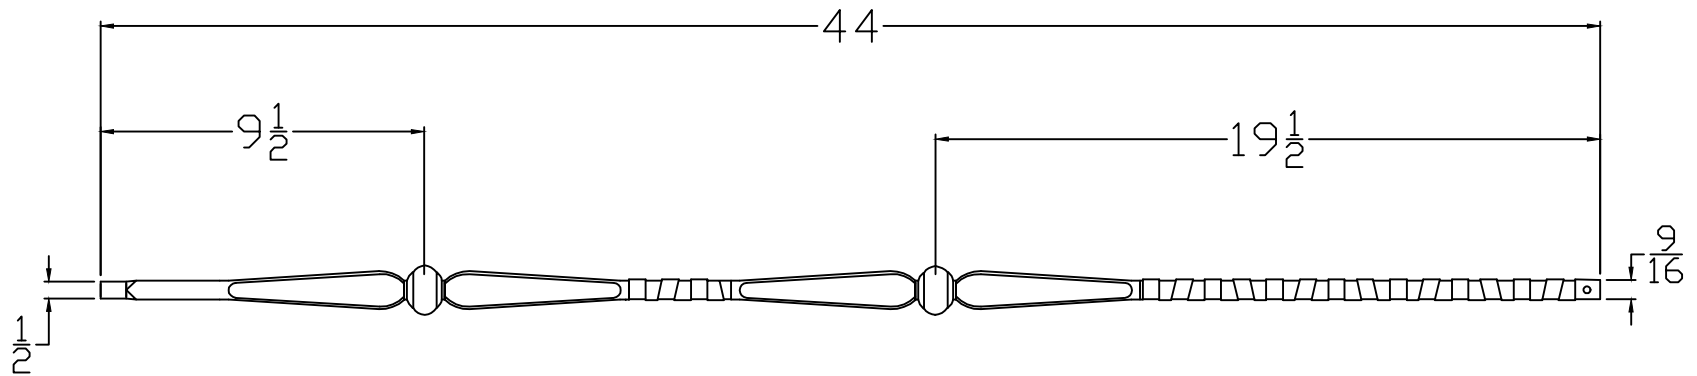

FIH5542K-44

TITLE: IRON SERIES			Revision	Date
Part #: FIH5542K-44				
7-10-19	Drawn By: S.WOOD			
Type: IRON BALUSTER	Length: 44	Scale: Inch		

USER RE/DATE PNAME