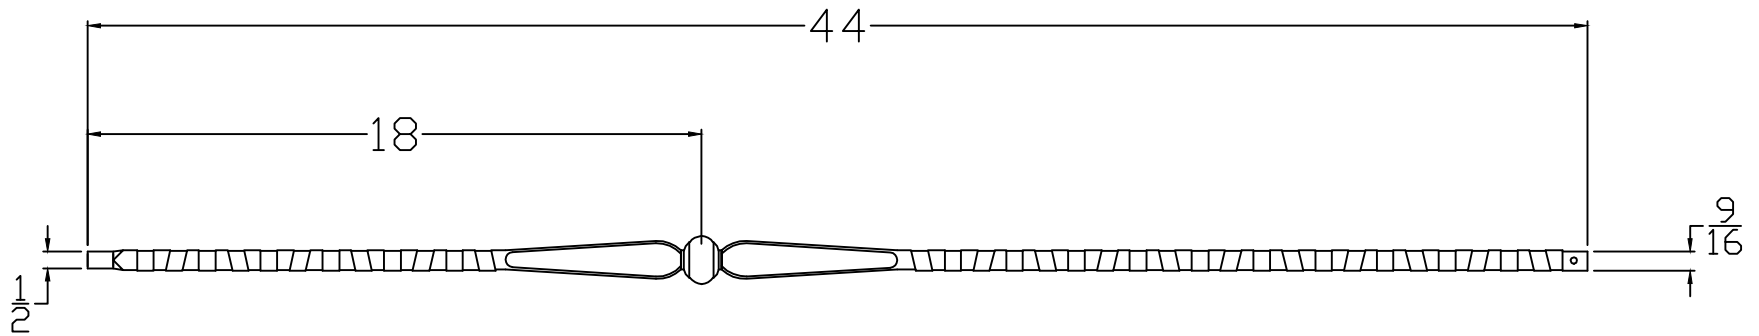

# FIH5541K-44

TITLE: IRON SERIES			Revision	Date
Part #: FIH5541K-44				
7-10-19		Drawn By: S.WOOD		
Type: IRON BALUSTER		Length: 44		
			Scale:	Inch