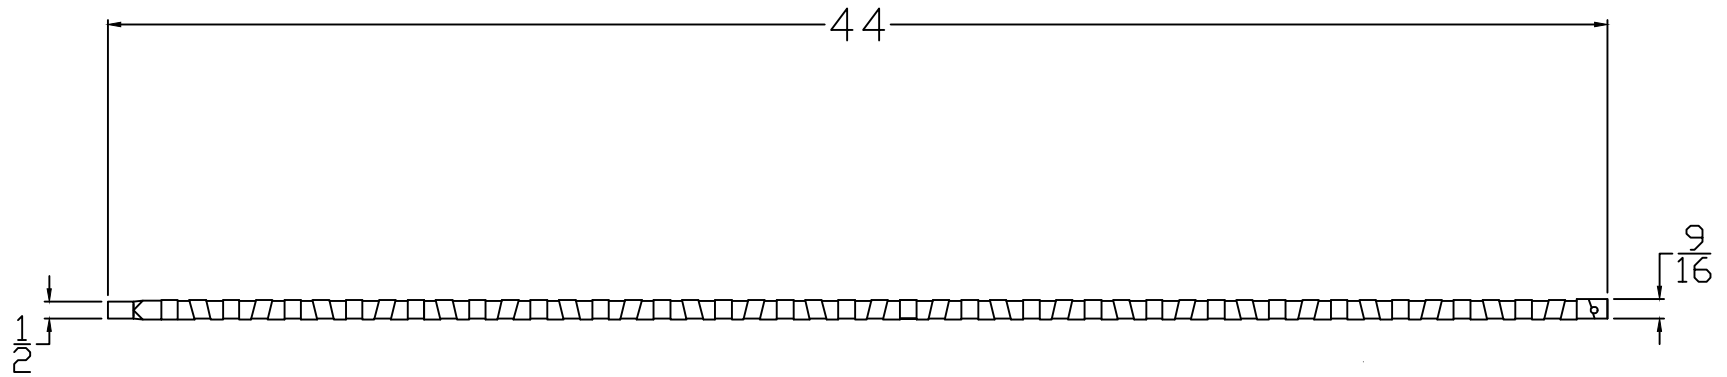

FIH5540-44

TITLE: IRON SERIES			Revision	Date
Part #: FIH5540-44				
7-10-19		Drawn By: S.WOOD		
Type: IRON BALUSTER		Length: 44		
Scale: Inch				

USER
REV DATE
PNAME
B
C
D
E
F
G
H