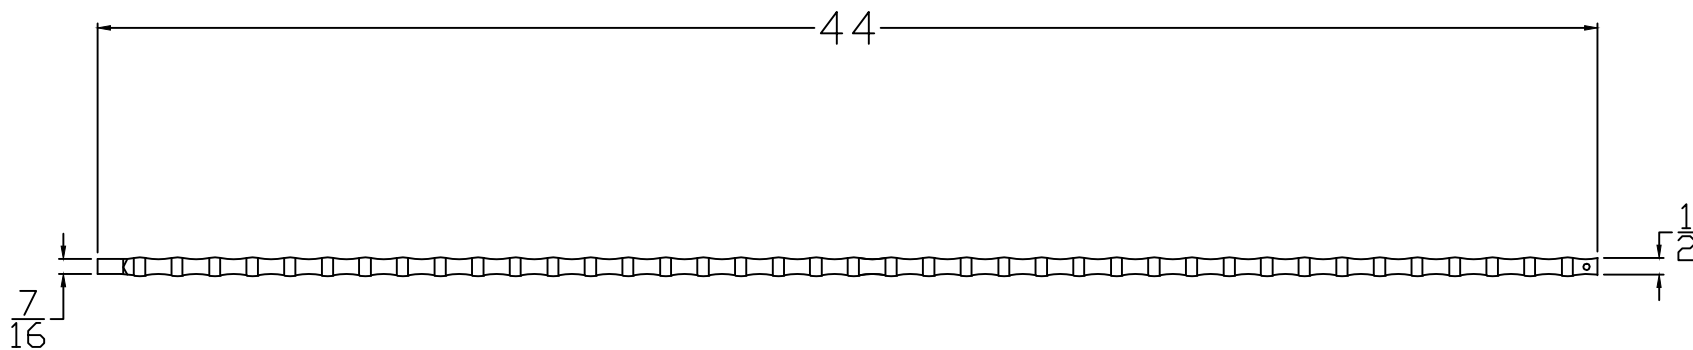

FIH5530-44

TITLE: IRON SERIES			Revision	Date
	Part # : FIH5530-LG-44			
FITTS INDUSTRIES, INC.	7-10-19	Drawn By: S.WOOD		
Type: IRON BALUSTER	Length: 44			Scale: Inch