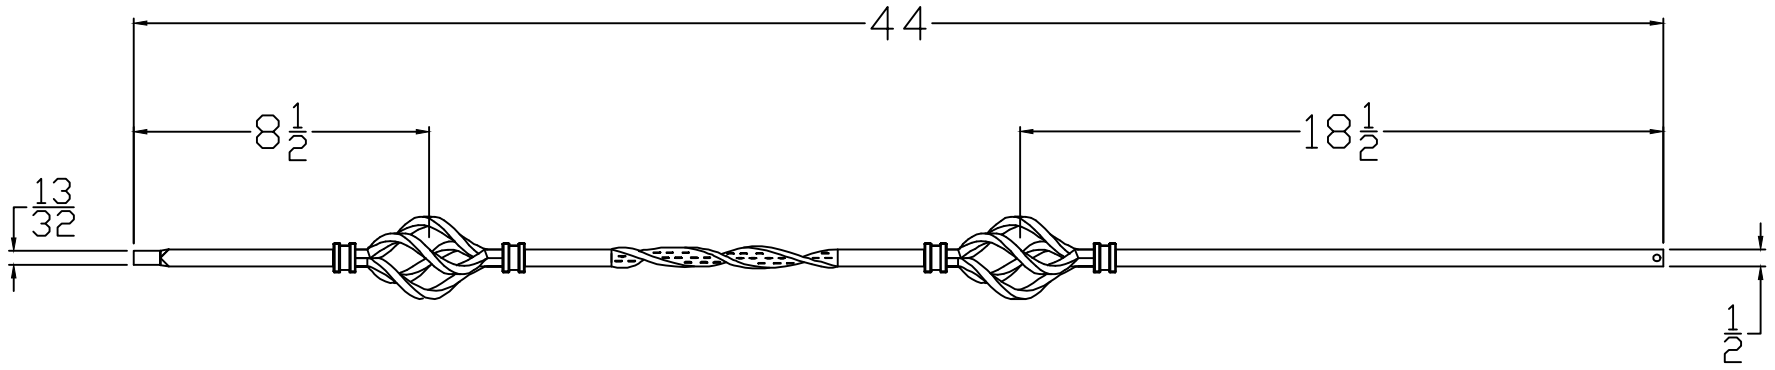

FIH5526-44

TITLE: IRON SERIES			Revision	Date
Part # : FIH5526-44				
7-10-19		Drawn By: S.WOOD		
Type: IRON BALUSTER		Length: 44	Scale:	Inch

USER: _____
 RE/DATE: _____
 PNAME: _____