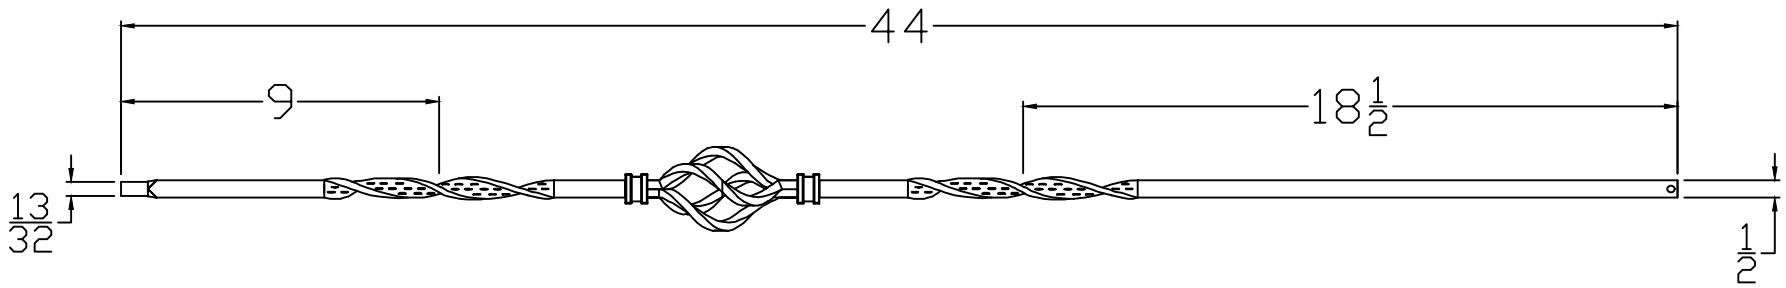

FIH5525-44

TITLE: IRON SERIES			Revision	Date
Part #: FIH5525-44				
7-10-19		Drawn By: S.WOOD		
Type: IRON BALUSTER		Length: 44		
			Scale:	Inch