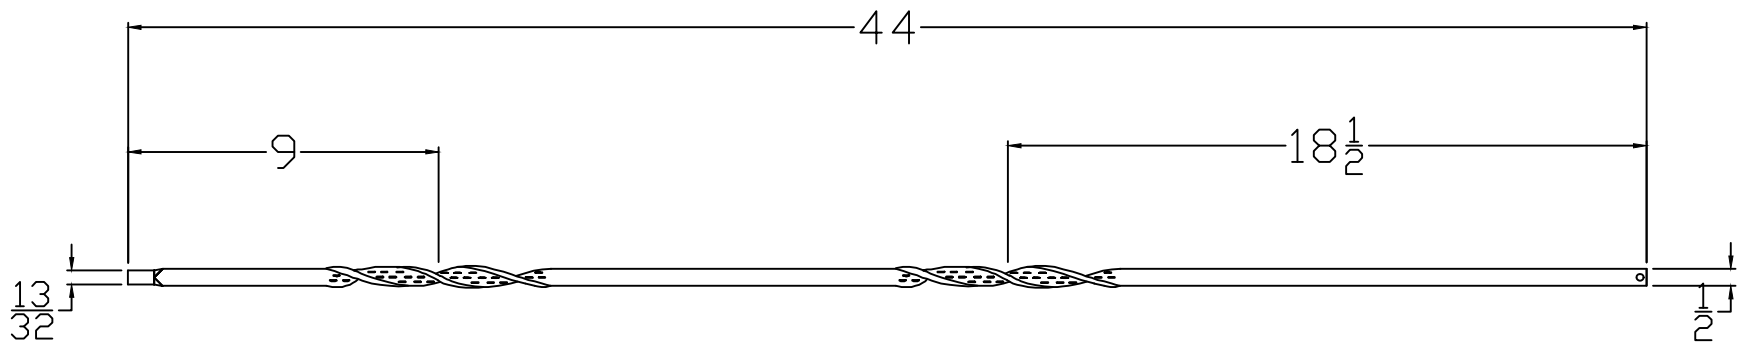

FIH5522-44

TITLE: IRON SERIES			Revision	Date
Part #: FIH5522-44				
7-10-19		Drawn By: S.WOOD		
Type: IRON BALUSTER		Length: 44		
			Scale:	Inch