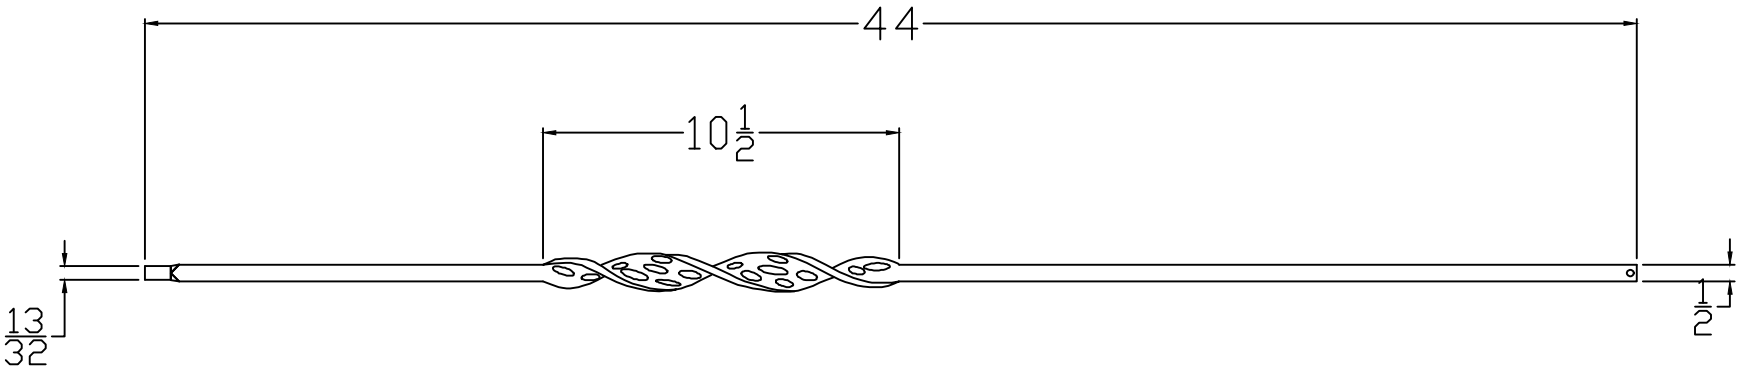

FIH5521-44

TITLE: IRON SERIES			Revision	Date
Part #: FIH5521-44				
7-10-19		Drawn By: S.WOOD		
Type: IRON BALUSTER	Length: 44	Scale: Inch		