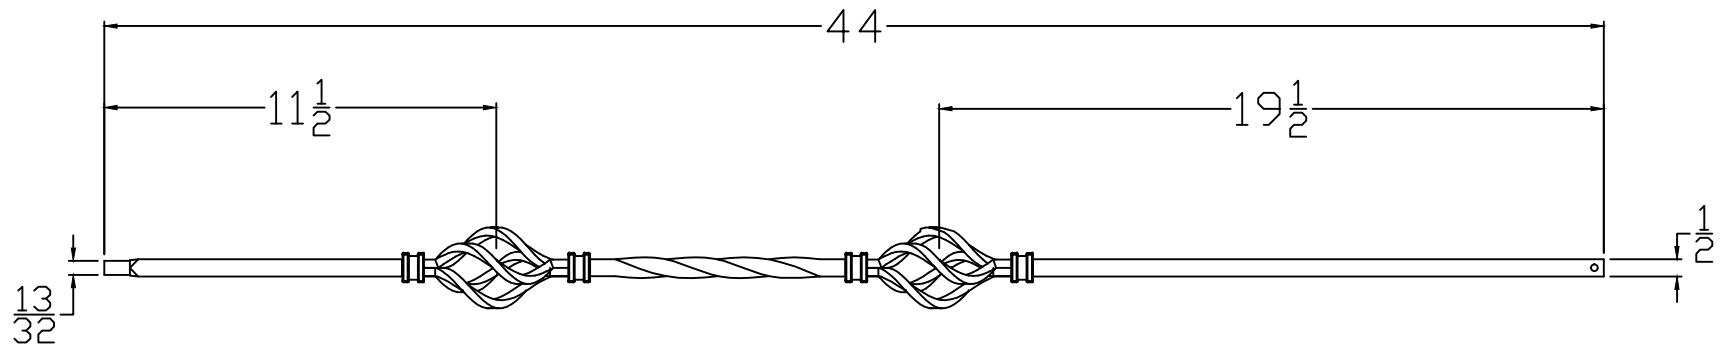

FIH5516-44

TITLE: IRON SERIES			Revision	Date
Part # : FIH5516-44				
7-10-19		Drawn By: S.WOOD		
Type: IRON BALUSTER		Length: 44		
			Scale: Inch	