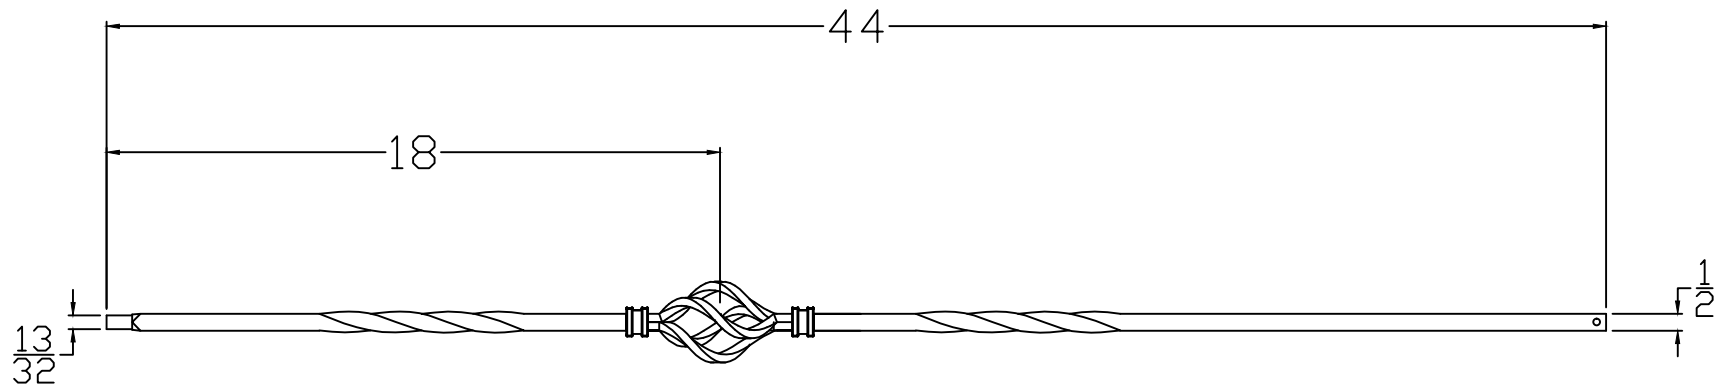

# FIH5515-44

TITLE: IRON SERIES			Revision	Date
Part #: FIH5515-44				
7-10-19		Drawn By: S.WOOD		
Type: IRON BALUSTER	Length: 44	Scale: Inch		