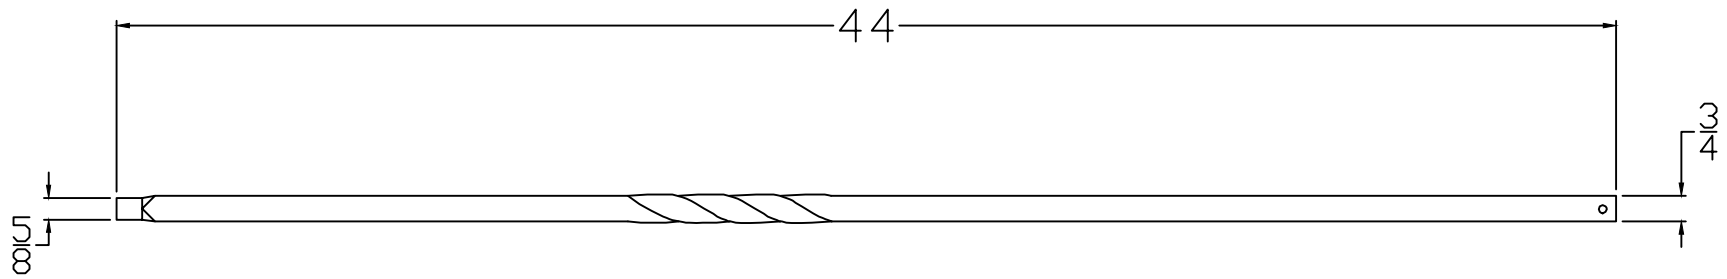

FIH5511-LG-44

TITLE: IRON SERIES			Revision	Date
Part #: FIH5511-LG-44				
7-10-19		Drawn By: S.WOOD		
Type: IRON BALUSTER		Length: 44		
Scale: Inch				