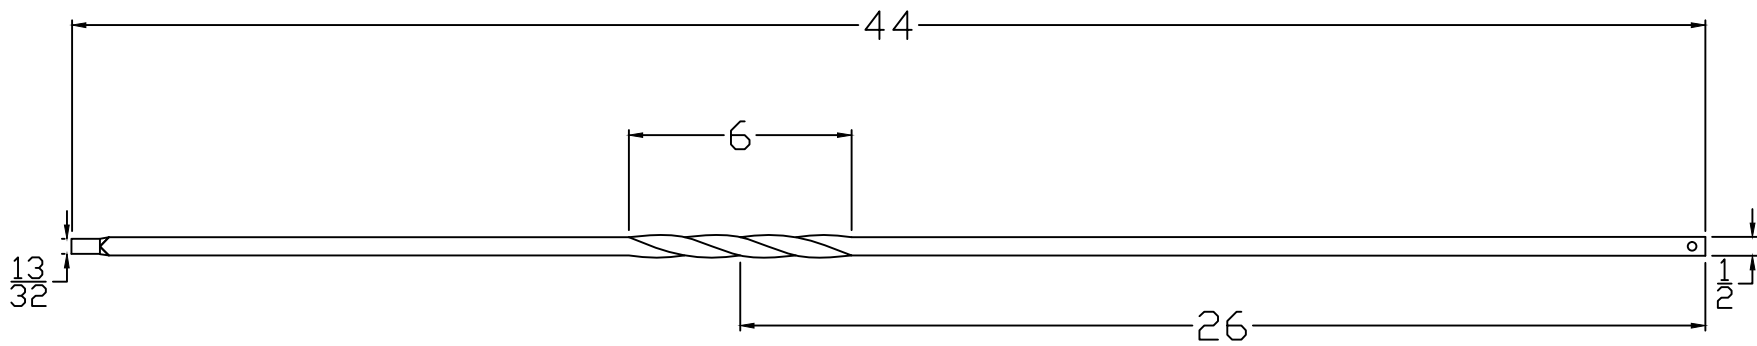

FIH5511-44

TITLE: IRON SERIES		Revision	Date
Part #: FIH5511-44			
7-10-19		Drawn By: S.WOOD	
Type: IRON BALUSTER		Length: 44	Scale: Inch

8 7 6 5 4 3 2 1

H

G

F

E

D