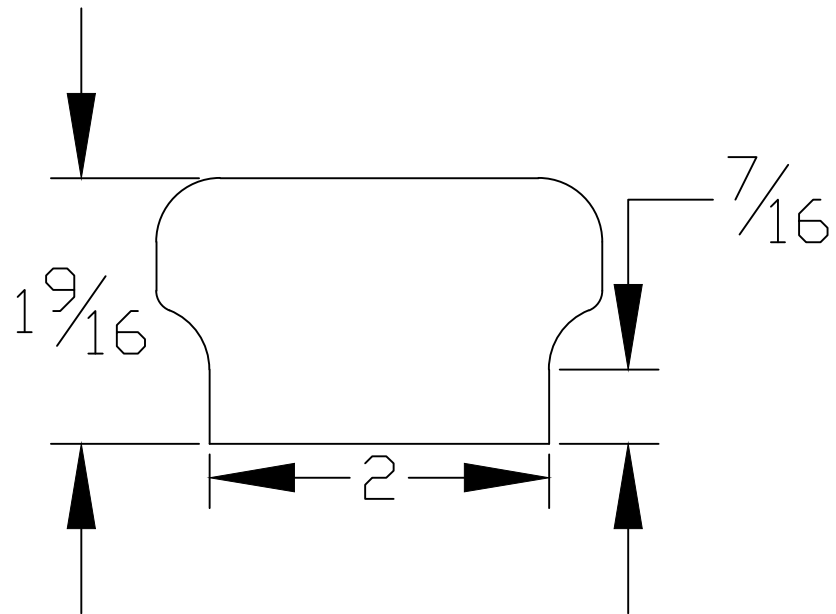

# F6084

Title: F6084 HANDRAIL		Revision	Date
PART# F6084			
Date: 5-6-20	Drawn By: S.WOOD		
TYPE: HANDRAIL	Length:	Scale:	Inch