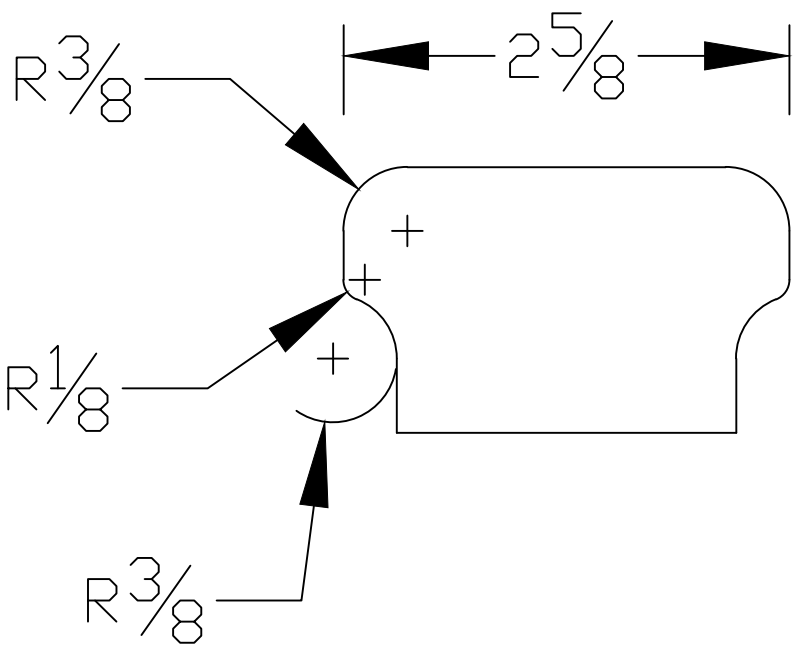

# F6084

Title: F6084 HANDRAIL		Revision	Date
PART# F6084			
Date: 5-6-20	Drawn By: S.WOOD		
TYPE: HANDRAIL	Length:	Scale:	Inch