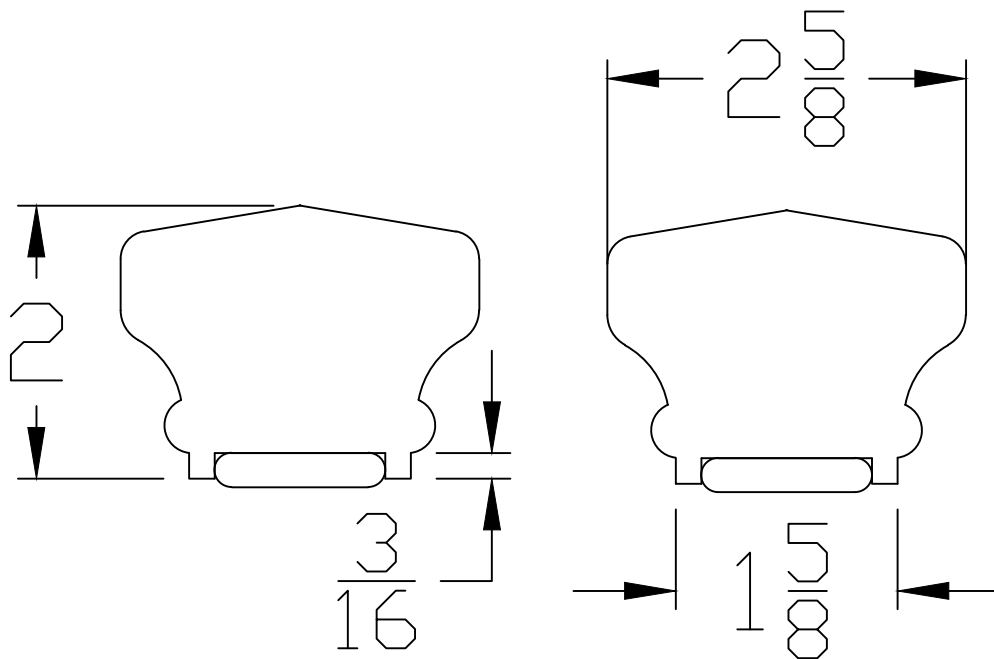

F6910-P

F6051

Title: F6910-P		Revision	Date
Part #: 6910-P			
Date: 5-6-20	Drawn By: S.WOOD		
Type: RAIL	Length:		Scale: Inch