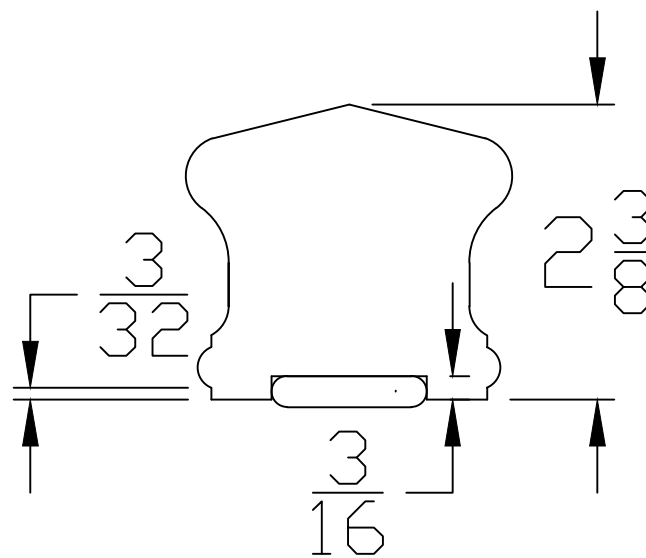

F6710-P

Title: F6710-P		Revision	Date
Part #: 6710-P			
Date: 5-5-20	Drawn By: S.WOOD		
Type: RAIL	Length:		Scale: Inch