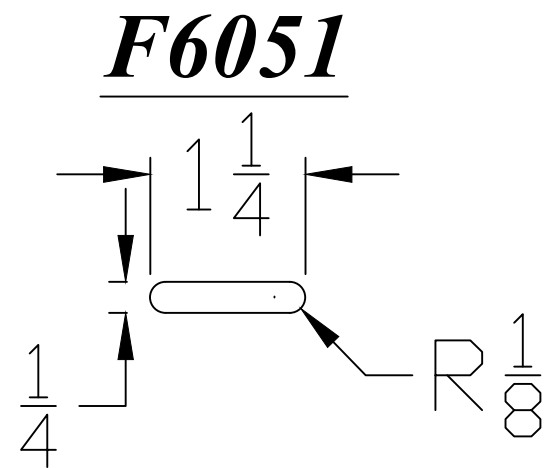

F6710-P

Title: F6710-P		Revision	Date
Part #: 6710-P			
Date: 5-5-20	Drawn By: S.WOOD		
Type: RAIL	Length:		Scale: Inch