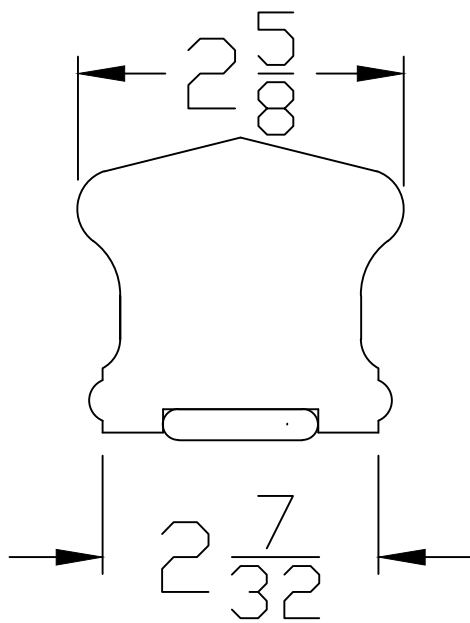

F6710-P

Title: F6710-P		Revision	Date
Part #: 6710-P			
Date: 5-5-20	Drawn By: S.WOOD		
Type: RAIL	Length:		Scale: Inch