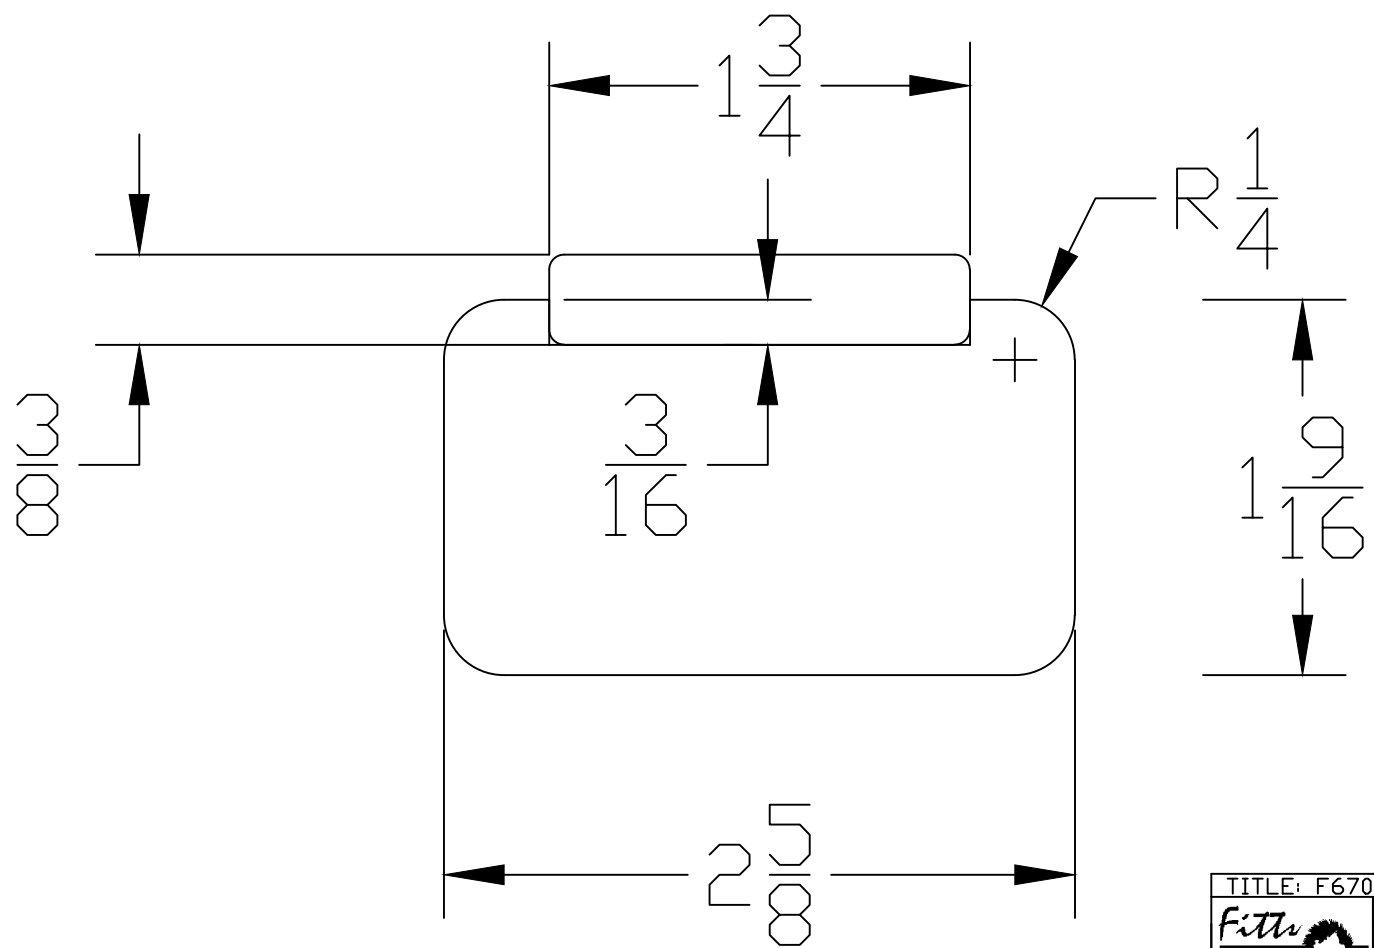

F6700-P1

TITLE: F6700-P1		Revision	Date
 FITTS INDUSTRIES, INC.	Part #F6700-P1		
	Date: 4-7-20	DWG. BY: S.WOOD	
TYPE:RAIL	Length:	Scale:	Inch