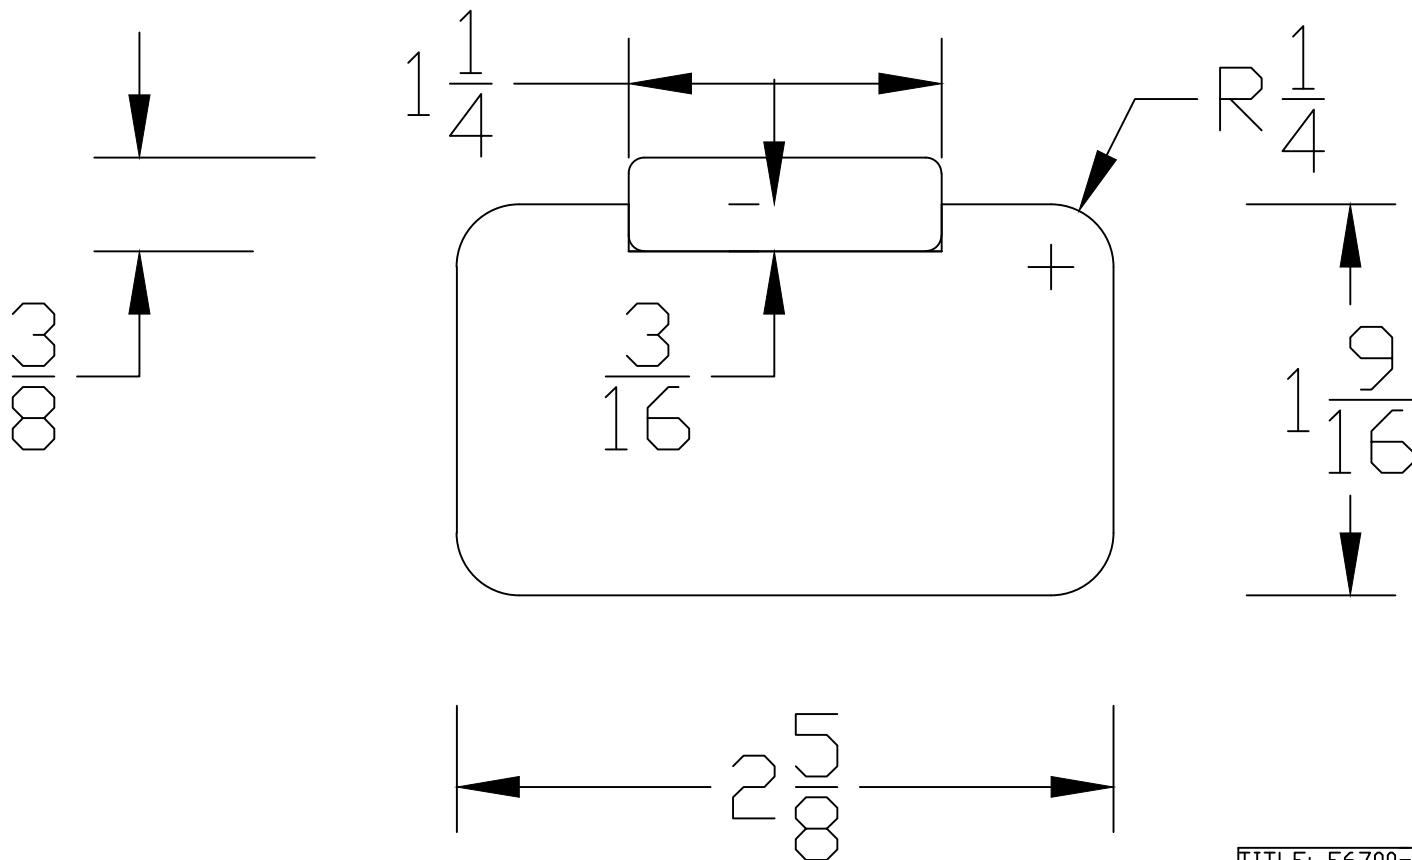

# F6700-P

TITLE: F6700-P		Revision	Date
 FITTS INDUSTRIES, INC.	Part #F6700-P		
	Date: 4-7-20	DWG. BY: S.WOOD	
TYPE:RAIL	Length:VARIES	Scale:Inch	