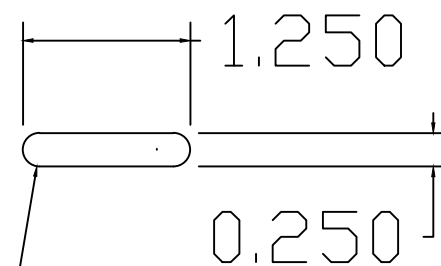

F6410-P

F6051

Title: F6410-P		Revision	Date
Part # F6410-P			
 Fitts FITTS INDUSTRIES, INC.	5-5-20	Drawn By: S.WOOD	
Type: RAIL	Length:	Scale: Inch	