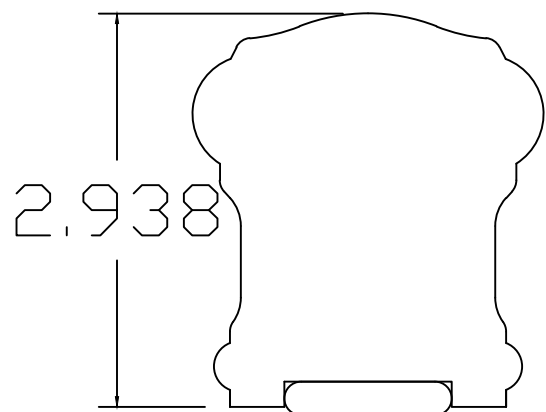

F6410-P

F6051

Title: F6410-P		Revision	Date
Part # F6410-P			
 Fitts FITTS INDUSTRIES, INC.	5-5-20	Drawn By: S.WOOD	
Type: RAIL	Length:	Scale: Inch	