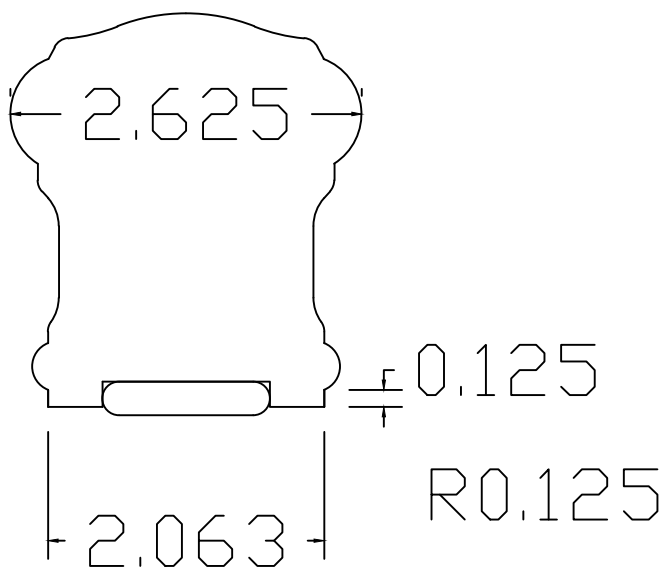

F6410-P

F6051

Title: F6410-P		Revision	Date
Part # F6410-P			
 Fitts FITTS INDUSTRIES, INC.	5-5-20	Drawn By: S.WOOD	
Type: RAIL	Length:	Scale: Inch	