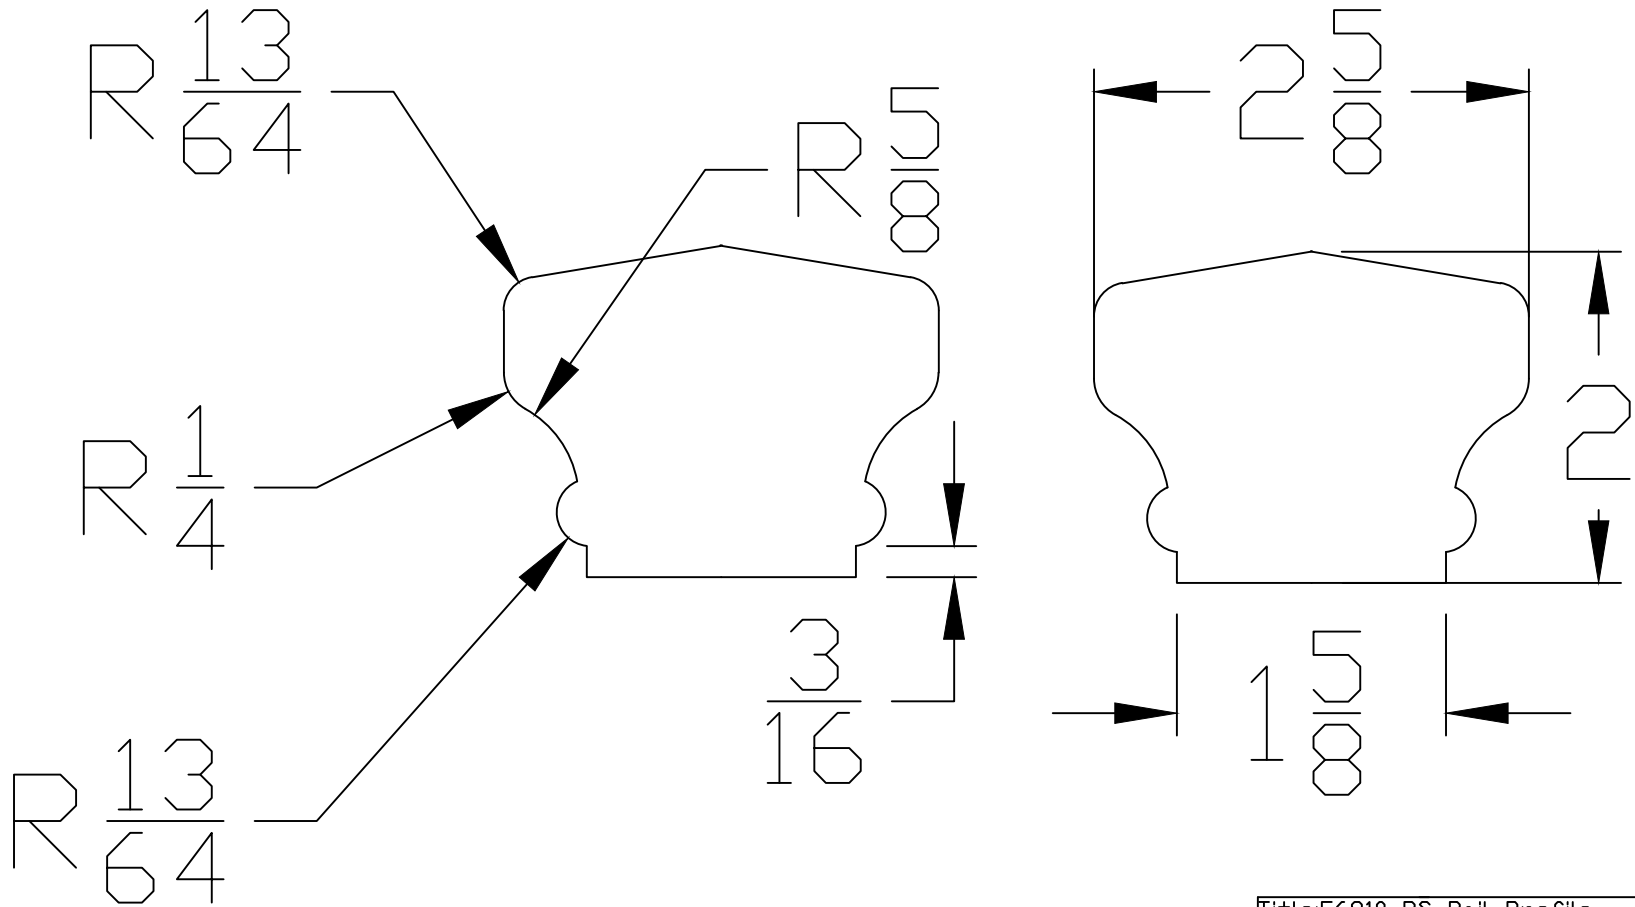

F6910

Title: F6910-PS-Rail Profile		Revision	Date
Part #6910-PS_Rail Profile			
Date: 6-10-19	Drawn By: S.WOOD		
Type: RAIL	Length:		Scale: Inch

USER RE/DATE PNAME