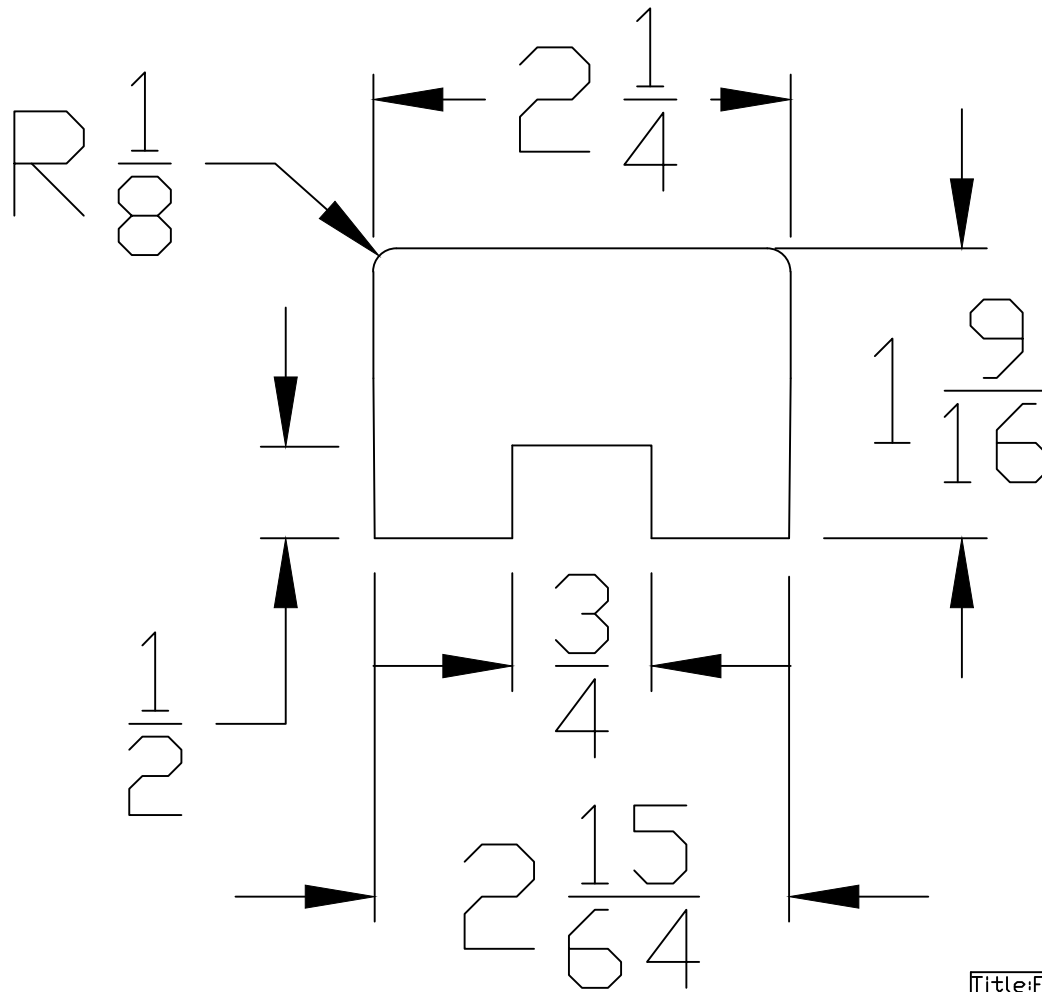

F6770-PS

Title: F6770-PS-Rail Profile		Revision	Date
Part #6770-PS_Rail Profile			
Date: 7-9-19	Drawn By: S.WOOD		
Type: RAIL	Length:		Scale: Inch