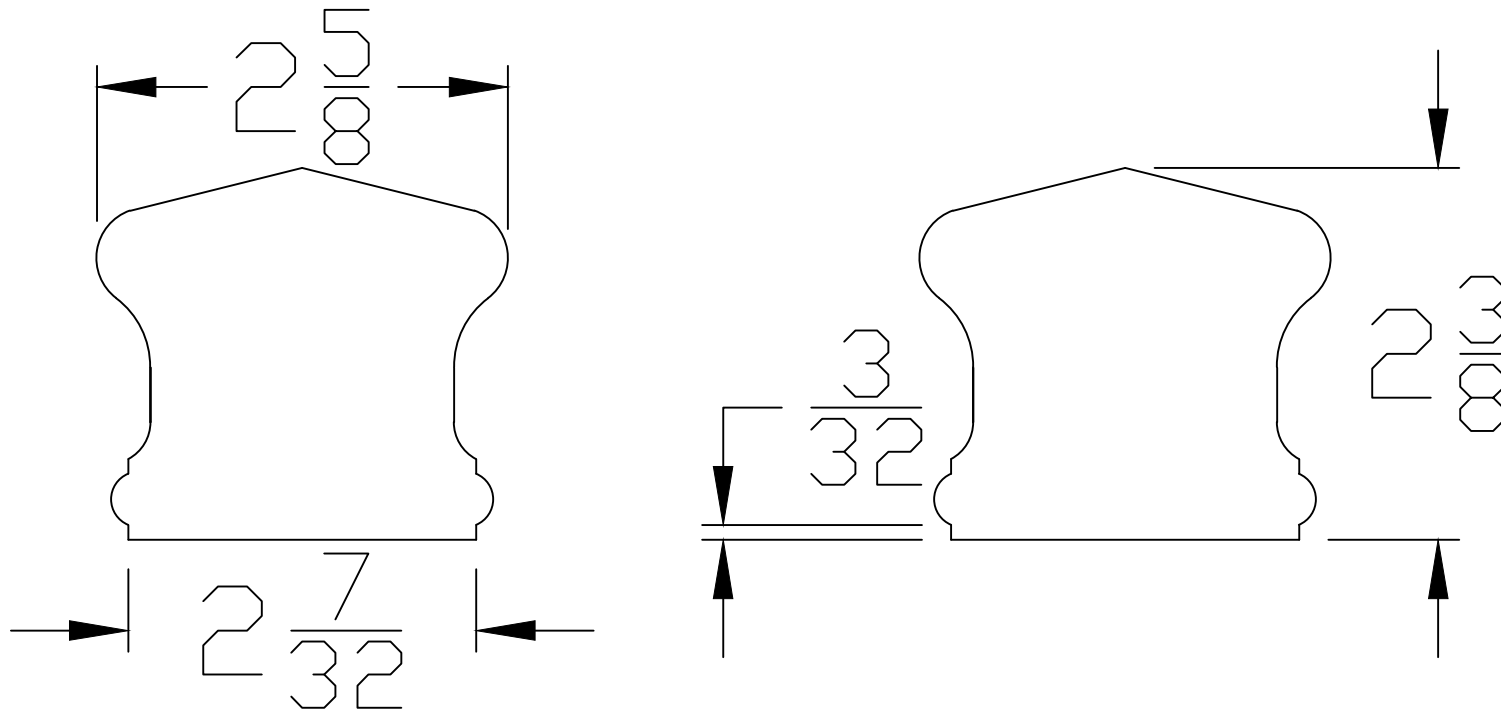

F6710

Title: F6710-Rail Profile		Revision	Date
Part #6710_Rail Profile			
Date: 6-10-19	Drawn By: S.WOOD		
Type: RAIL	Length:		Scale: Inch