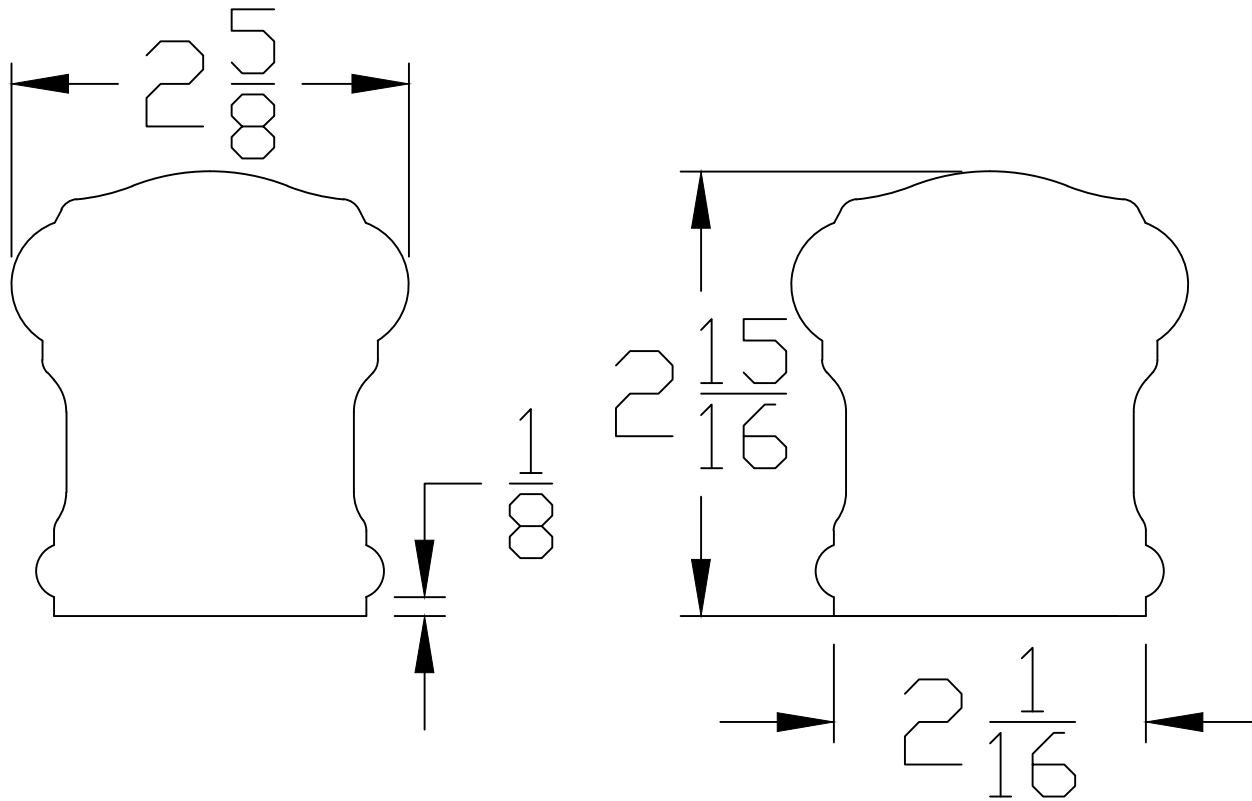

# F6410

Title: F6410-Rail Profile		Revision	Date
Part #6410_Rail Profile			
Date: 6-10-19	Drawn By: S.WOOD		
Type: RAIL	Length:		Scale: Inch