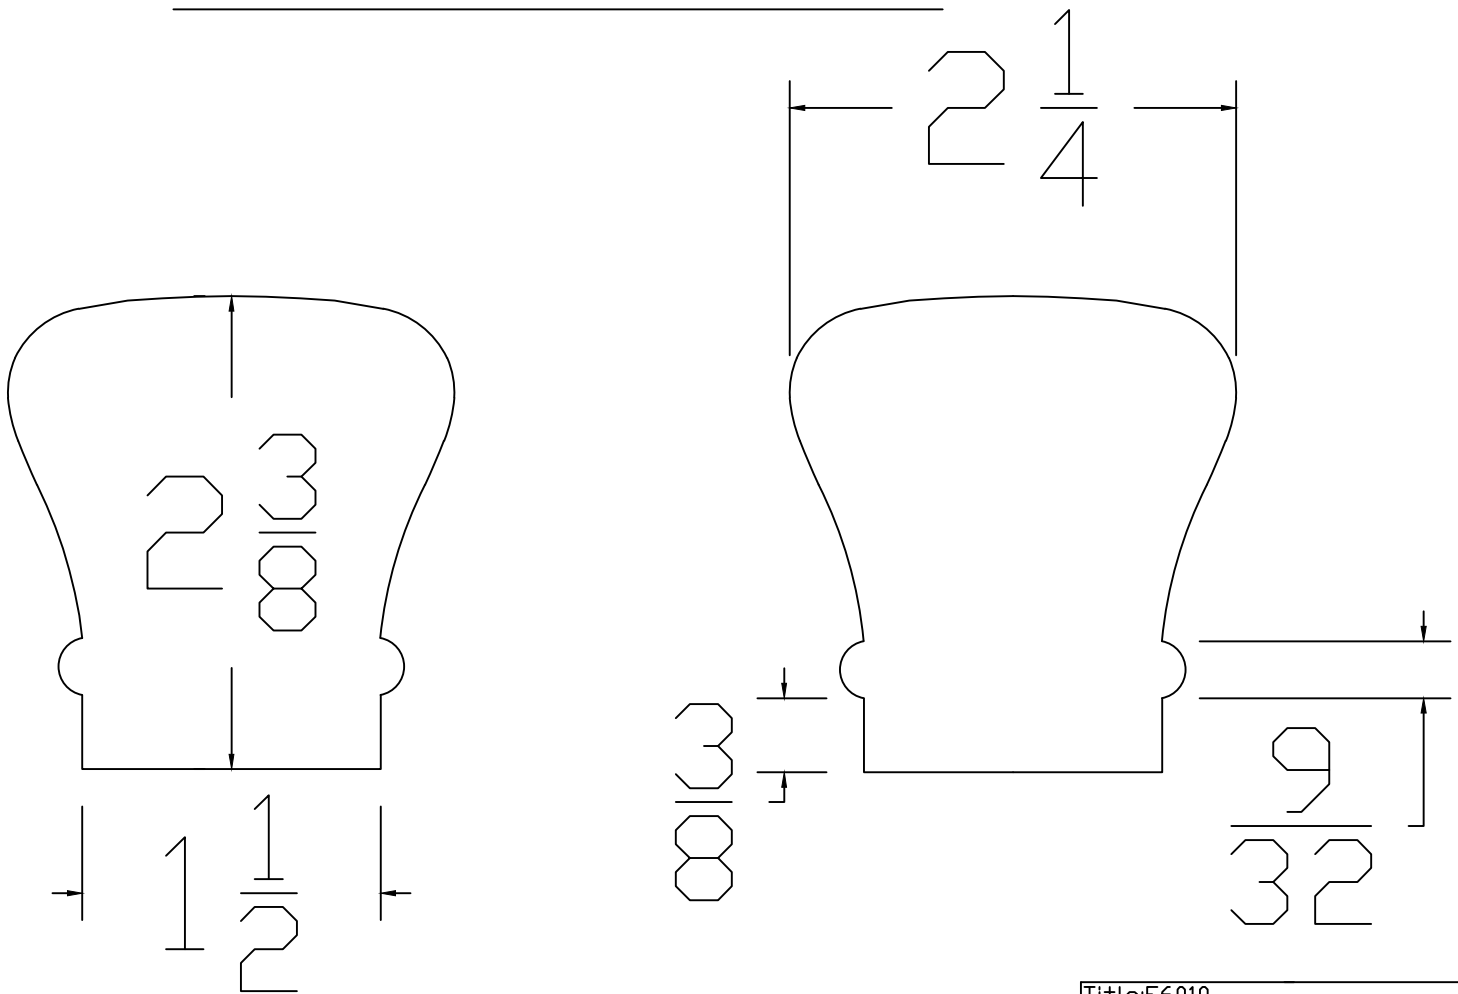

F6010

Title: F6010		Revision	Date
Part # F6010			
6-8-19	Drawn By: S.WOOD		
Type: RAIL	Length:		Scale: Inch

8 7 6 5 4 3 2 1

H

G

F

E

D