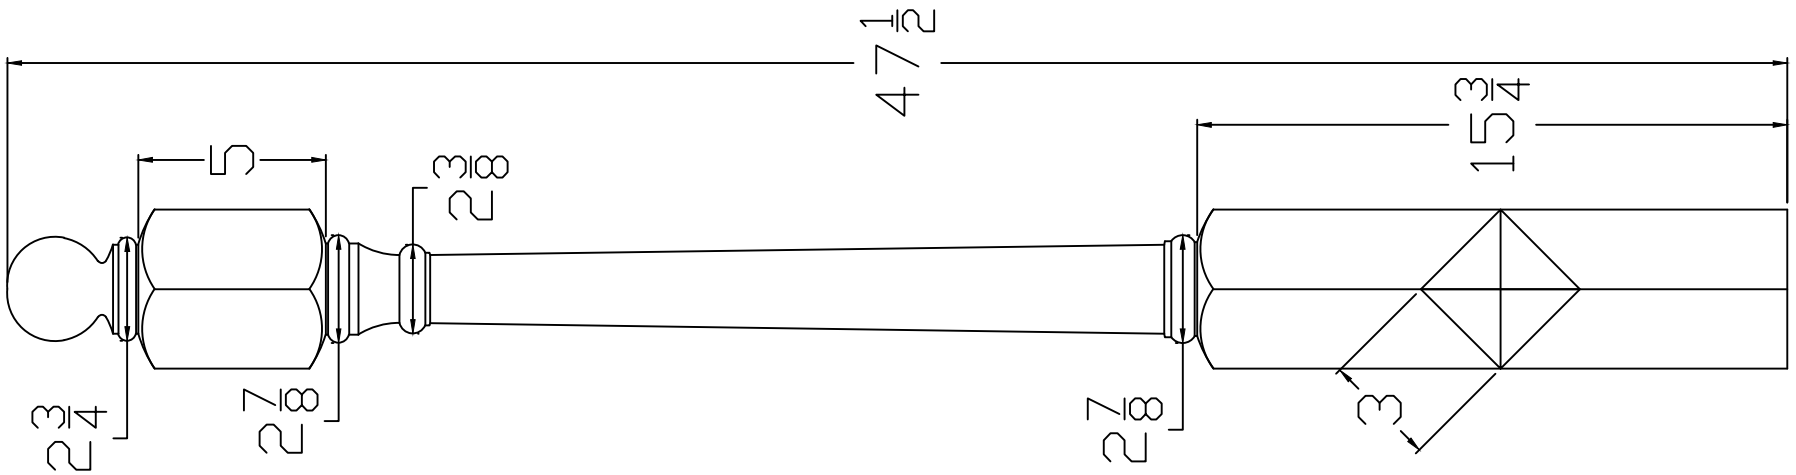

F4040-BT

Title: F4040-BT		Revision	Date
Part #: F4040-BT			
6-14-19		Drawn By: S.WOOD	
Type: NEWEL	Length: $47\frac{1}{2}$	Scale: Inch	

USER: _____ RE/DATE: _____ PNAME: _____

↓ ↓

8 7 6 5 4 3 2 1

H G F E D C B A