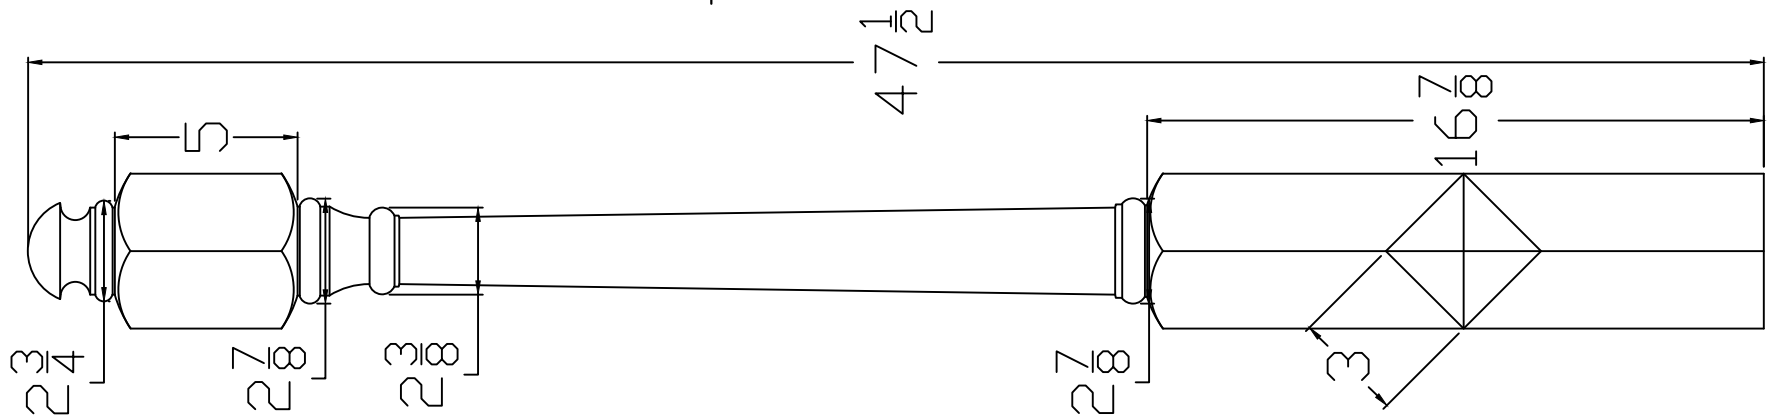

# F4040

Title: F4040		Revision	Date
Part # F4040			
6-14-19		Drawn By: S.WOOD	
Type: NEWEL		Length: $47\frac{1}{2}$	Scale: Inch

FRAME

RE/DATE

A

USER