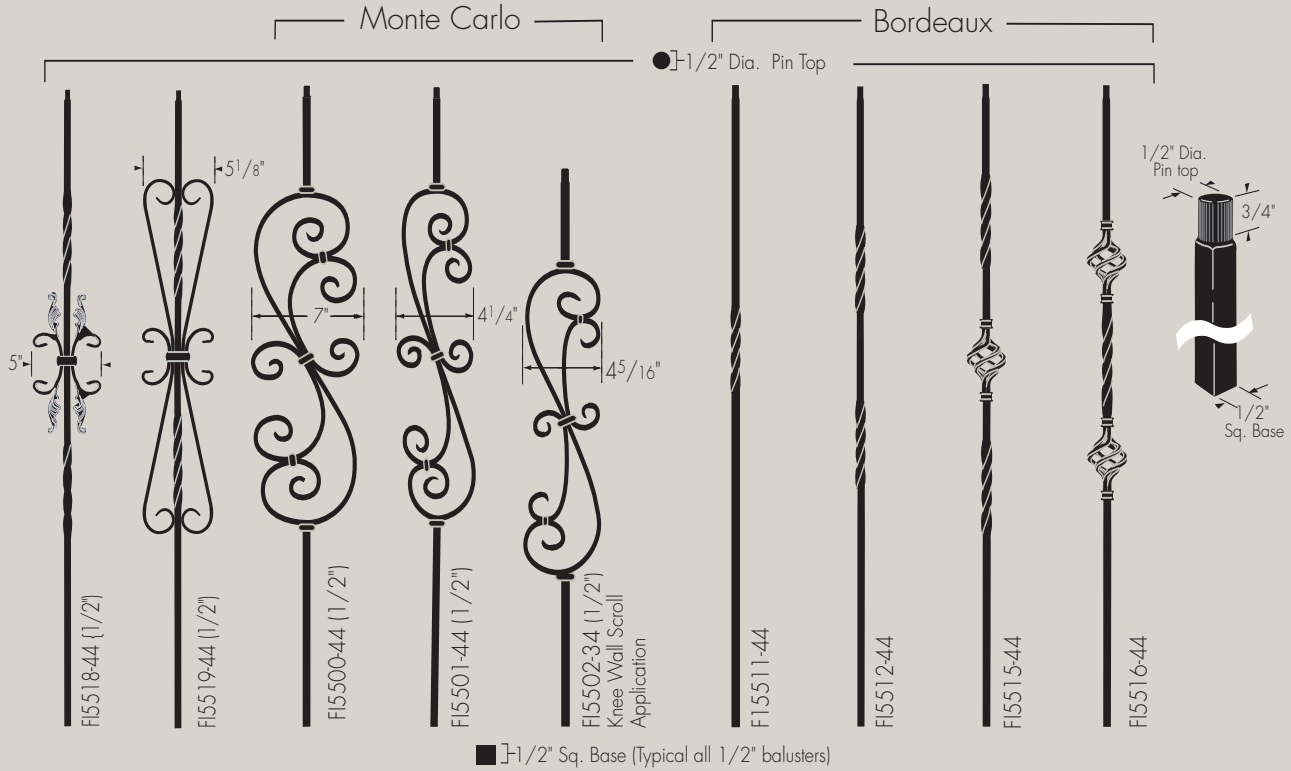

IRON BALUSTERS 1/2"

For 1/2" Balusters use:

- F13101 Shoe
- F13102 Pitch Shoe for Knee Wall Installation
- F13104 Shoe w/screws
- F13103 Adjustable Knuckle