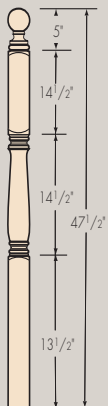

HANDRAILS

FH6005-Plow  
1 5/8" Plow

FH6019-Plow

FH6006  
Shoe Rail  
1 5/8" Plow

FH6244-Plow

BALUSTERS

FH5801-36  
1-1/4" Sq.  
Use with non plow handrail

FH5801-40  
1-1/4" Sq.  
Use with non plow handrail

FH5802-32  
1-5/8" Sq.

FH5802-36  
1-5/8" Sq.

FH5802-42  
1-5/8" Sq.

FH5802-48  
1-5/8" Sq.

NEWELS

FH3840  
3" Starting Newel

FH3846  
3" Landing Newel

FH4840  
3-1/4" Starting Newel

FH4842-48"  
3-1/4" Starting Newel

FH4842  
3-1/4" Landing Newel

FH4846  
3-1/4" Landing Newel