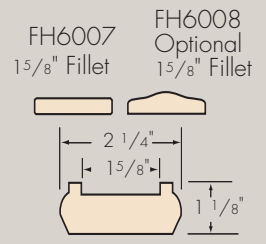

HANDRAILS

FH6005-Plow  
1 5/8" Plow

FH6019-Plow

FH6006  
Shoe Rail  
1 5/8" Plow

FH6244-Plow

BALUSTERS

FH5801-36  
1-1/4" Sq.  
Use with non plow handrail

FH5801-40  
1-1/4" Sq.  
Use with non plow handrail

FH5802-32  
1-5/8" Sq.

FH5802-36  
1-5/8" Sq.

FH5802-42  
1-5/8" Sq.

FH5802-48  
1-5/8" Sq.

NEWELS

FH3840  
3" Starting Newel

FH3846  
3" Landing Newel

FH4840  
3-1/4" Starting Newel

FH4842-48"  
3-1/4" Starting Newel

FH4842  
3-1/4" Landing Newel

FH4846  
3-1/4" Landing Newel