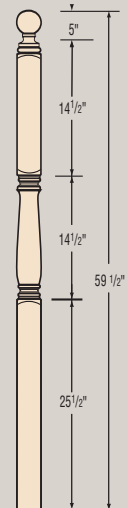

HANDRAILS

FH6005-Plow  
1 5/8" Plow

FH6019-Plow

FH6006  
Shoe Rail  
1 5/8" Plow

FH6244-Plow

BALUSTERS

FH5801-36  
1-1/4" Sq.  
Use with non plow handrail

FH5801-40  
1-1/4" Sq.  
Use with non plow handrail

FH5802-32  
1-5/8" Sq.

FH5802-36  
1-5/8" Sq.

FH5802-42  
1-5/8" Sq.

FH5802-48  
1-5/8" Sq.

NEWELS

FH3840  
3" Starting Newel

FH3846  
3" Landing Newel

FH4840  
3-1/4" Starting Newel

FH4842-48"  
3-1/4" Starting Newel

FH4842  
3-1/4" Landing Newel

FH4846  
3-1/4" Landing Newel