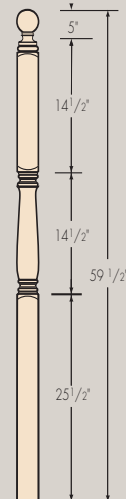

HANDRAILS

FH6005-Plow  
1 5/8" Plow

FH6019-Plow

FH6006  
Shoe Rail  
1 5/8" Plow

FH6244-Plow

BALUSTERS

FH5801-36  
1-1/4" Sq.  
Use with non plow handrail

FH5801-40  
1-1/4" Sq.  
Use with non plow handrail

FH5802-32  
1-5/8" Sq.

FH5802-36  
1-5/8" Sq.

FH5802-42  
1-5/8" Sq.

FH5802-48  
1-5/8" Sq.

NEWELS

FH3840  
3" Starting Newel

FH3846  
3" Landing Newel

FH4840  
3-1/4" Starting Newel

FH4842-48"  
3-1/4" Starting Newel

FH4842  
3-1/4" Landing Newel

FH4846  
3-1/4" Landing Newel