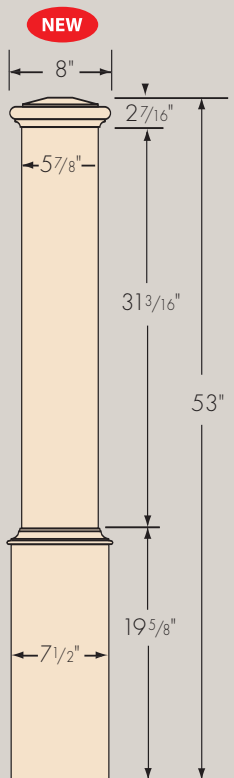

BOX NEWELS

F4091
Plain Panel

F4091-FL
Fluted Panel

F4091-RP
Routed Panel

F4090

F4097

F4097-FL

F4097-RP

F4096
4-1/2" Adjustable

* F4096 and 4097 Series will be available September, 1 2007.