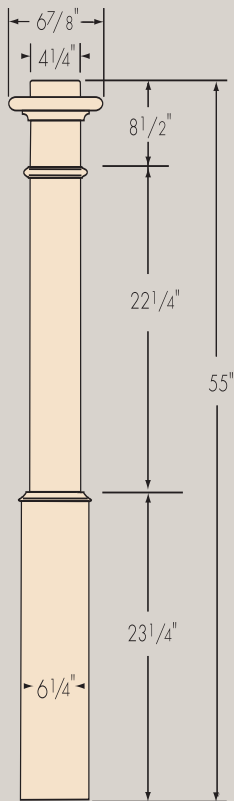

BOX NEWELS

F4091
Plain Panel

F4091-FL
Fluted Panel

F4091-RP
Routed Panel

F4090

F4097

F4097-FL

F4097-RP

F4096
4-1/2" Adjustable

* F4096 and 4097 Series will be available September, 1 2007.