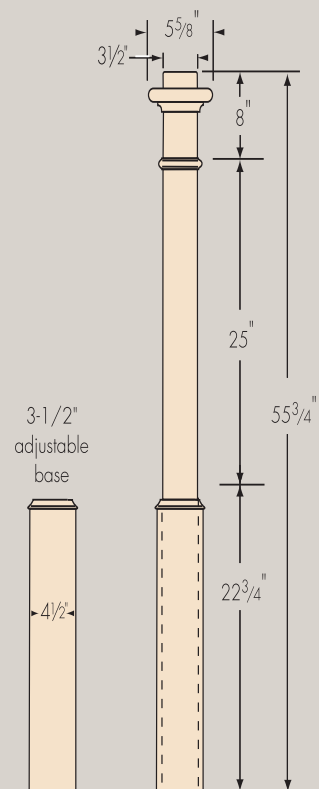

BOX NEWELS

F4091
Plain Panel

F4091-FL
Fluted Panel

F4091-RP
Routed Panel

F4090

F4097

F4097-FL

F4097-RP

F4096
4-1/2" Adjustable

* F4096 and 4097 Series will be available September, 1 2007.