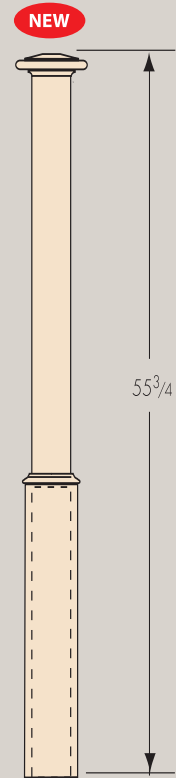

BOX NEWELS

F4091
Plain Panel

F4091-FL
Fluted Panel

F4091-RP
Routed Panel

F4090

F4097

F4097-FL

F4097-RP

F4096
4-1/2" Adjustable

* F4096 and 4097 Series will be available September, 1 2007.