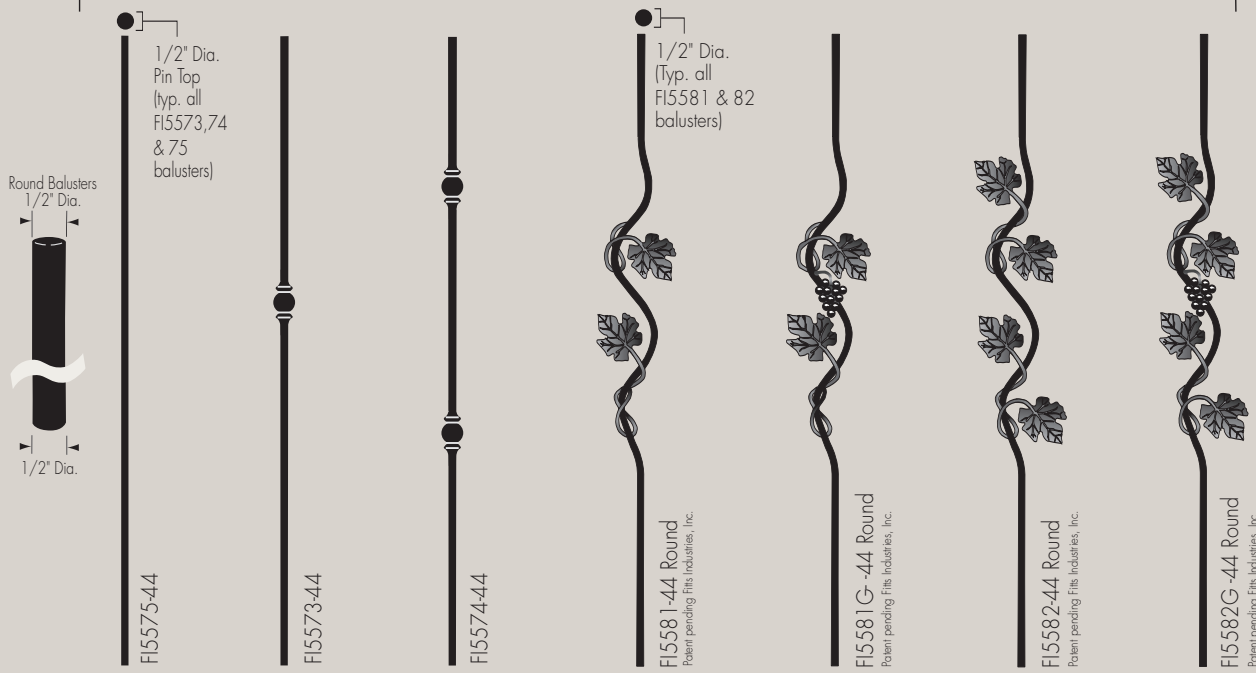

IRON BALUSTERS 1/2 INCH BALUSTERS

BURGUNDY ROUND

● 1/2" Round Base (Typical all FI5573,74 & 75 balusters)

● 1/2" (Typical all FI5581 & 82 balusters)

For 1/2" Round Balusters use:

For 9/16" Balusters use:

FI3101-5 (1/2")
Round Shoe

FI3102-5 (1/2")
Round Shoe

FI3104-5 (1/2")
Round Shoe
w/screws

FI3101-2
9/16 Shoe

FI3102-2
9/16 Shoe

FI3104-2
9/16 Shoe
w/screws

IRON BALUSTERS 9/16 INCH BALUSTERS

TAVISTOCK

Not designed for Knee Wall Applications

BURGUNDY

PHOENIX

Not designed for Knee Wall Applications

■ 9/16" Sq. Base (Typical all 9/16" balusters)

■ 9/16" Sq. Base (Typical all 9/16" balusters)