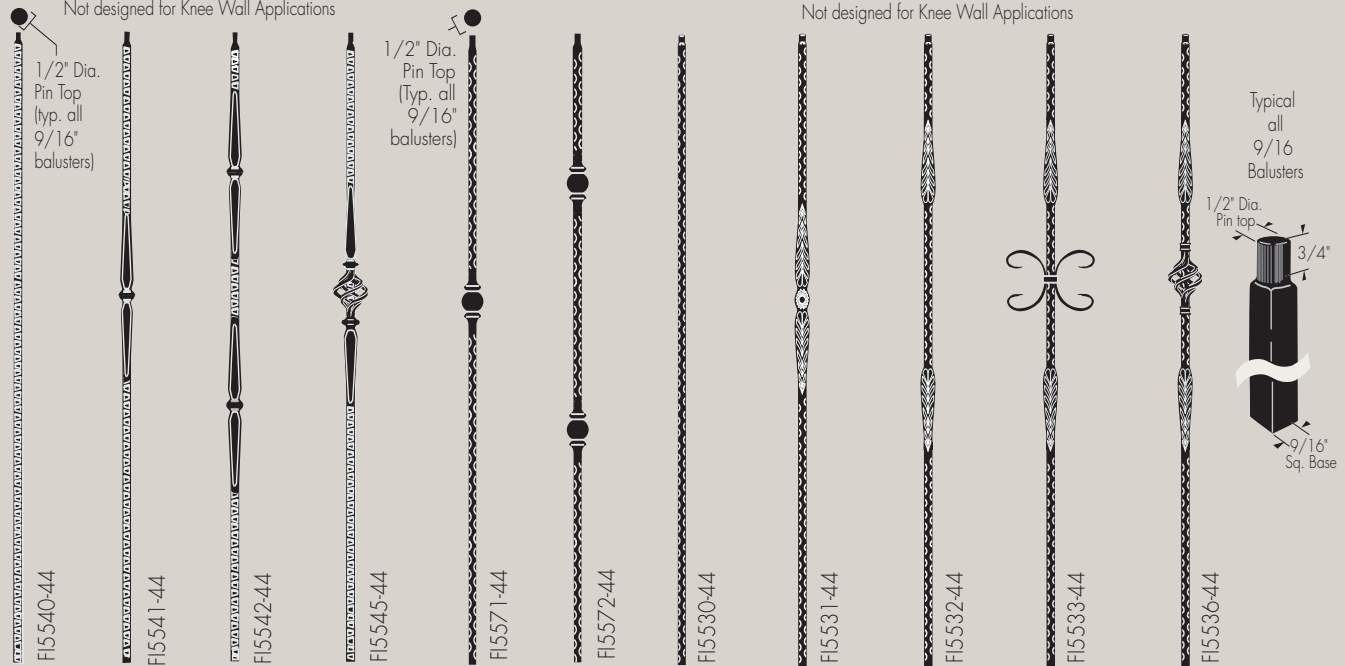

IRON BALUSTERS 1/2 INCH BALUSTERS

BURGUNDY ROUND

● 1/2" Round Base (Typical all FI5573,74 & 75 balusters)

● 1/2" (Typical all FI5581 & 82 balusters)

For 1/2" Round Balusters use:

For 9/16" Balusters use:

FI3101-5 (1/2")
Round Shoe

FI3102-5 (1/2")
Round Shoe

FI3104-5 (1/2")
Round Shoe
w/screws

FI3101-2
9/16 Shoe

FI3102-2
9/16 Shoe

FI3104-2
9/16 Shoe
w/screws

IRON BALUSTERS 9/16 INCH BALUSTERS

TAVISTOCK

Not designed for Knee Wall Applications

BURGUNDY

PHOENIX

Not designed for Knee Wall Applications

■ 9/16" Sq. Base (Typical all 9/16" balusters)

■ 9/16" Sq. Base (Typical all 9/16" balusters)