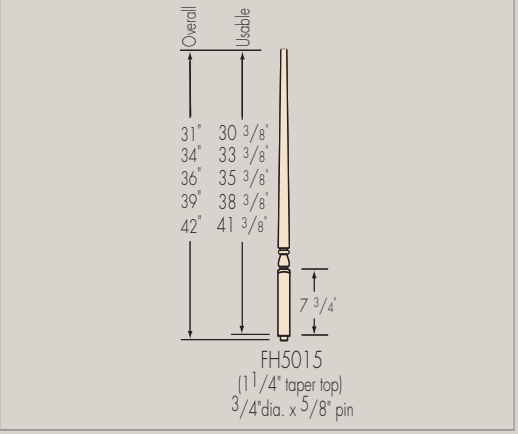

HEMLOCK – TRADITIONAL
POST-TO-POST

HANDRAILS

BALUSTERS

BALUSTERS

NEWELS

Two options available
Ball Top Specify BT