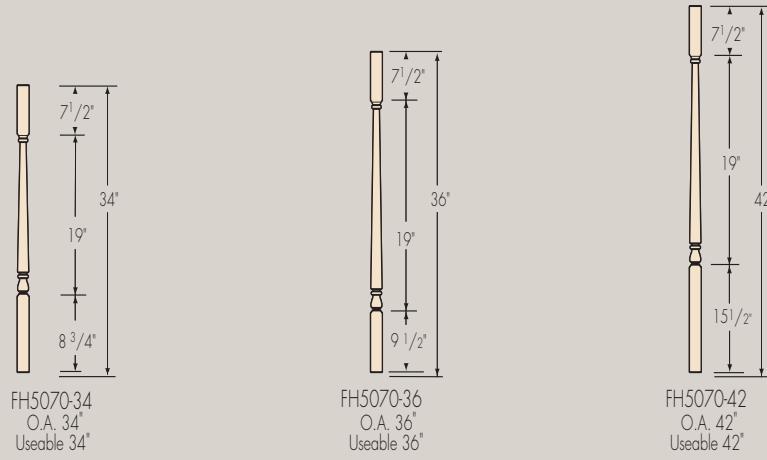

HEMLOCK – TRADITIONAL
POST-TO-POST

HANDRAILS

BALUSTERS

BALUSTERS

NEWELS

Two options available
Ball Top Specify BT