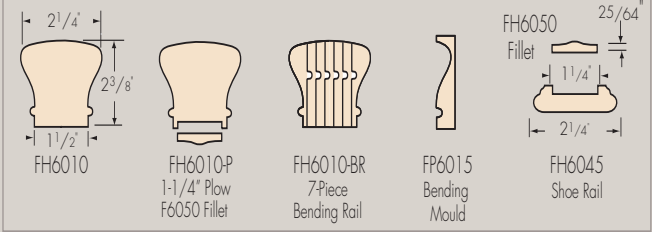

HEMLOCK – TRADITIONAL
POST-TO-POST

HANDRAILS

BALUSTERS

BALUSTERS

NEWELS

Two options available
Ball Top Specify BT