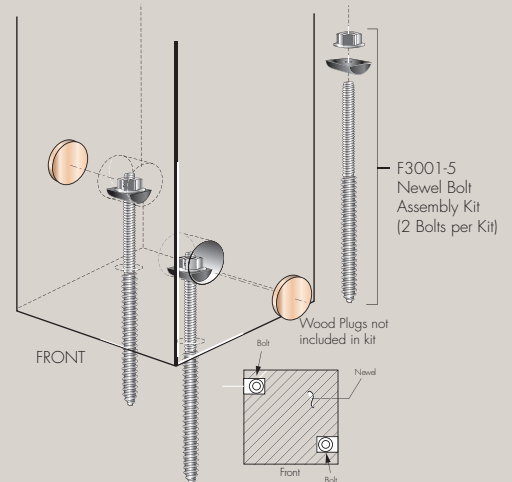

F3001-5
Newel Bolt
Assembly Kit
(2 Bolts per Kit)

Wood Plugs not included in kit