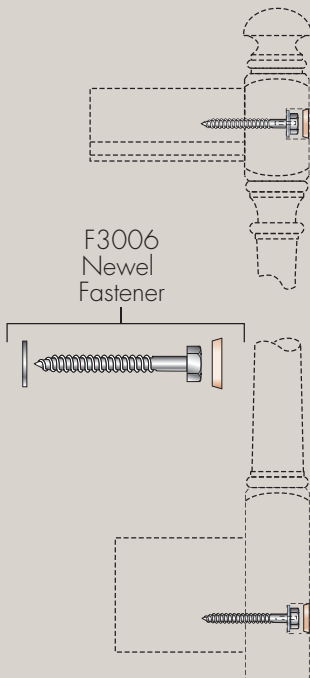

NEWEL FASTENERS

F3006
Newel
Fastener