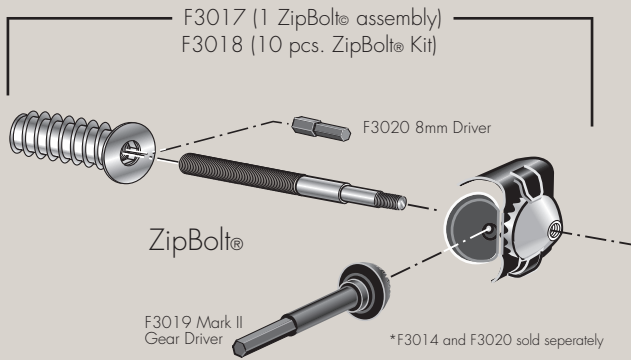

ACCESSORIES

RAIL, POST & FITTING CONNECTIONS

F3011
Rail Bolt Wrench