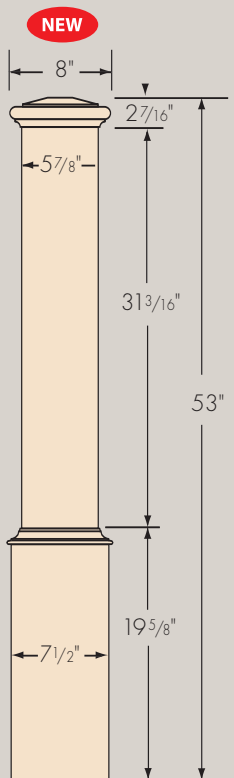

BOX NEWELS

F4091  
Plain Panel

F4091-FL  
Fluted Panel

F4091-RP  
Routed Panel

F4090

F4097

F4097-FL

F4097-RP

F4096  
4-1/2" Adjustable

\* F4096 and 4097 Series will be available September, 1 2007.