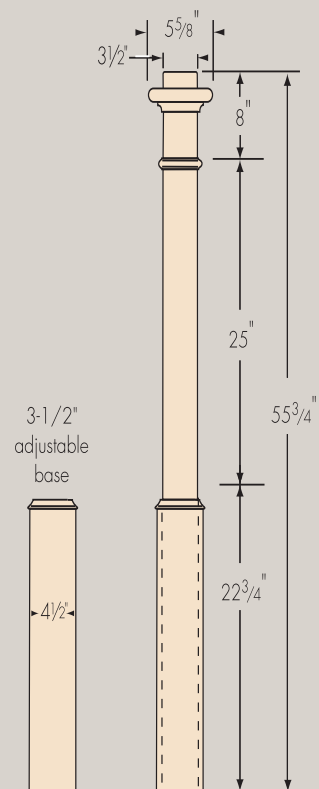

BOX NEWELS

F4091  
Plain Panel

F4091-FL  
Fluted Panel

F4091-RP  
Routed Panel

F4090

F4097

F4097-FL

F4097-RP

F4096  
4-1/2" Adjustable

\* F4096 and 4097 Series will be available September, 1 2007.