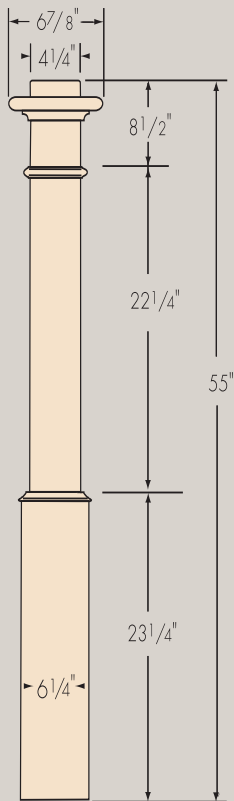

BOX NEWELS

F4091  
Plain Panel

F4091-FL  
Fluted Panel

F4091-RP  
Routed Panel

F4090

F4097

F4097-FL

F4097-RP

F4096  
4-1/2" Adjustable

\* F4096 and 4097 Series will be available September, 1 2007.