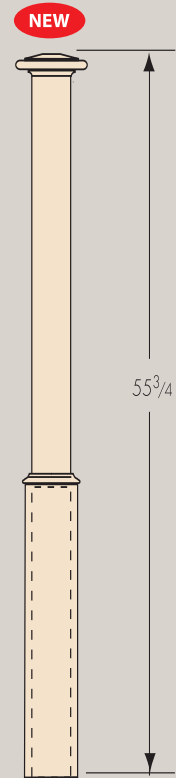

BOX NEWELS

F4091  
Plain Panel

F4091-FL  
Fluted Panel

F4091-RP  
Routed Panel

F4090

F4097

F4097-FL

F4097-RP

F4096  
4-1/2" Adjustable

\* F4096 and 4097 Series will be available September, 1 2007.