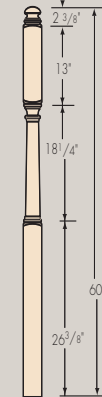

TRADITIONAL
POST-TO-POST

HANDRAILS

*F6010

F6010-Plow
1-1/4" Plow
F6050 Fillet

F6010-BR
7-Piece
Bending Rail

FP6015
Bending
Mould

F6050 25/64"
Fillet
F6045
Shoe Rail

BALUSTERS

BALUSTERS

NEWELS

Two options available
Ball Top
Specify BT

3" Starting Newels

3" Landing Newels

F4000-ND 3"
Available option