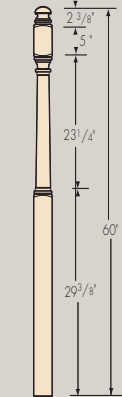

TRADITIONAL
POST-TO-POST

HANDRAILS

*F6010

F6010-Plow
1-1/4" Plow
F6050 Fillet

F6010-BR
7-Piece
Bending Rail

FP6015
Bending
Mould

F6050 25/64"
Fillet
F6045
Shoe Rail

BALUSTERS

BALUSTERS

NEWELS

Two options available
Ball Top
Specify BT

3" Starting Newels

3" Landing Newels

F4000-ND 3"
Available option