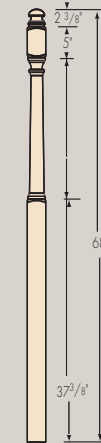

TRADITIONAL
POST-TO-POST

HANDRAILS

*F6010

F6010-Plow
1-1/4" Plow
F6050 Fillet

F6010-BR
7-Piece
Bending Rail

FP6015
Bending
Mould

F6050 25/64"
Fillet
F6045
Shoe Rail

BALUSTERS

BALUSTERS

NEWELS

Two options available
Ball Top
Specify BT

3" Starting Newels

3" Landing Newels

F4000-ND 3"
Available option