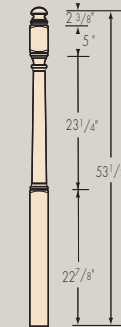

TRADITIONAL
POST-TO-POST

HANDRAILS

*F6010

F6010-Plow
1-1/4" Plow
F6050 Fillet

F6010-BR
7-Piece
Bending Rail

FP6015
Bending
Mould

F6050 25/64"
Fillet
F6045
Shoe Rail

BALUSTERS

BALUSTERS

NEWELS

Two options available
Ball Top
Specify BT

3" Starting Newels

3" Landing Newels

F4000-ND 3"
Available option