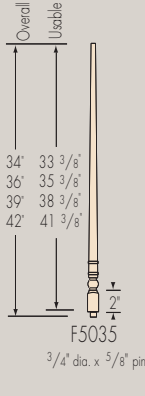

TRADITIONAL
POST-TO-POST

HANDRAILS

*F6010

F6010-Plow
1-1/4" Plow
F6050 Fillet

F6010-BR
7-Piece
Bending Rail

FP6015
Bending
Mould

F6050 25/64"
Fillet
F6045
Shoe Rail

BALUSTERS

BALUSTERS

NEWELS

Two options available
Ball Top
Specify BT

3" Starting Newels

3" Landing Newels

F4000-ND 3"
Available option