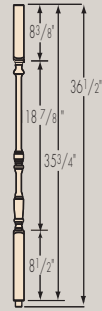

TRADITIONAL
POST-TO-POST

HANDRAILS

*F6010

F6010-Plow
1-1/4" Plow
F6050 Fillet

F6010-BR
7-Piece
Bending Rail

FP6015
Bending
Mould

F6050 25/64"
Fillet
F6045
Shoe Rail

BALUSTERS

BALUSTERS

NEWELS

Two options available
Ball Top
Specify BT

3" Starting Newels

3" Landing Newels

F4000-ND 3"
Available option