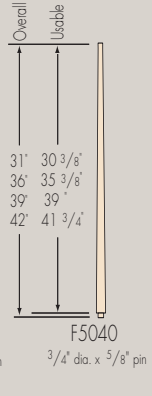

TRADITIONAL
POST-TO-POST

HANDRAILS

*F6010

F6010-Plow
1-1/4" Plow
F6050 Fillet

F6010-BR
7-Piece
Bending Rail

FP6015
Bending
Mould

F6050 25/64"
Fillet
F6045
Shoe Rail

BALUSTERS

BALUSTERS

NEWELS

Two options available
Ball Top
Specify BT

3" Starting Newels

3" Landing Newels

F4000-ND 3"
Available option