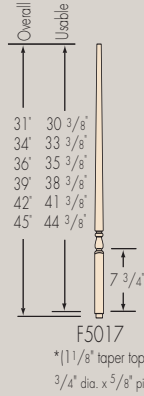

TRADITIONAL
POST-TO-POST

HANDRAILS

*F6010

F6010-Plow
1-1/4" Plow
F6050 Fillet

F6010-BR
7-Piece
Bending Rail

FP6015
Bending
Mould

F6050 25/64"
Fillet
F6045
Shoe Rail

BALUSTERS

BALUSTERS

NEWELS

Two options available
Ball Top
Specify BT

3" Starting Newels

3" Landing Newels

F4000-ND 3"
Available option