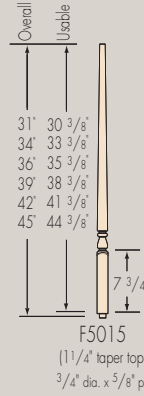

TRADITIONAL
POST-TO-POST

HANDRAILS

*F6010

F6010-Plow
1-1/4" Plow
F6050 Fillet

F6010-BR
7-Piece
Bending Rail

FP6015
Bending
Mould

F6050 25/64"
Fillet
F6045
Shoe Rail

BALUSTERS

BALUSTERS

NEWELS

Two options available
Ball Top
Specify BT

3" Starting Newels

3" Landing Newels

F4000-ND 3"
Available option