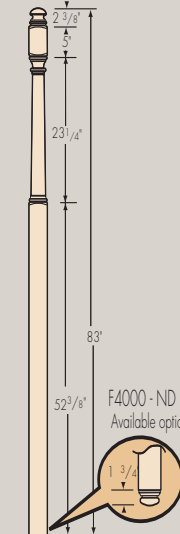

TRADITIONAL
POST-TO-POST

HANDRAILS

*F6010

F6010-Plow
1-1/4" Plow
F6050 Fillet

F6010-BR
7-Piece
Bending Rail

FP6015
Bending
Mould

F6050 25/64"
Fillet
F6045
Shoe Rail

BALUSTERS

BALUSTERS

NEWELS

Two options available
Ball Top
Specify BT

3" Starting Newels

3" Landing Newels

F4000-ND 3"
Available option