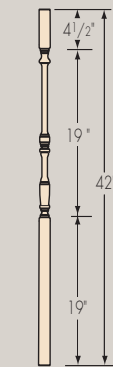

TRADITIONAL
POST-TO-POST

HANDRAILS

*F6010

F6010-Plow
1-1/4" Plow
F6050 Fillet

F6010-BR
7-Piece
Bending Rail

FP6015
Bending
Mould

F6050 25/64"
Fillet
F6045
Shoe Rail

BALUSTERS

BALUSTERS

NEWELS

Two options available
Ball Top
Specify BT

3" Starting Newels

3" Landing Newels

F4000-ND 3"
Available option