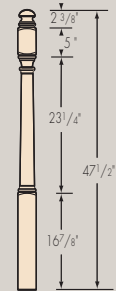

TRADITIONAL
POST-TO-POST

HANDRAILS

*F6010

F6010-Plow
1-1/4" Plow
F6050 Fillet

F6010-BR
7-Piece
Bending Rail

FP6015
Bending
Mould

F6050 25/64"
Fillet
F6045
Shoe Rail

BALUSTERS

BALUSTERS

NEWELS

Two options available
Ball Top
Specify BT

3" Starting Newels

3" Landing Newels

F4000-ND 3"
Available option