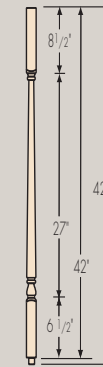

TRADITIONAL
POST-TO-POST

HANDRAILS

*F6010

F6010-Plow
1-1/4" Plow
F6050 Fillet

F6010-BR
7-Piece
Bending Rail

FP6015
Bending
Mould

F6050 25/64"
Fillet
F6045
Shoe Rail

BALUSTERS

BALUSTERS

NEWELS

Two options available
Ball Top
Specify BT

3" Starting Newels

3" Landing Newels

F4000-ND 3"
Available option