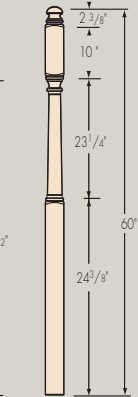

TRADITIONAL
POST-TO-POST

HANDRAILS

*F6010

F6010-Plow
1-1/4" Plow
F6050 Fillet

F6010-BR
7-Piece
Bending Rail

FP6015
Bending
Mould

F6050 25/64"
Fillet
F6045
Shoe Rail

BALUSTERS

BALUSTERS

NEWELS

Two options available
Ball Top
Specify BT

3" Starting Newels

3" Landing Newels

F4000-ND 3"
Available option