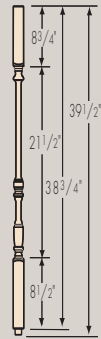

TRADITIONAL
POST-TO-POST

HANDRAILS

*F6010

F6010-Plow
1-1/4" Plow
F6050 Fillet

F6010-BR
7-Piece
Bending Rail

FP6015
Bending
Mould

F6050 25/64"
Fillet
F6045
Shoe Rail

BALUSTERS

BALUSTERS

NEWELS

Two options available
Ball Top
Specify BT

3" Starting Newels

3" Landing Newels

F4000-ND 3"
Available option