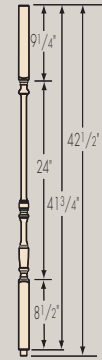

TRADITIONAL
POST-TO-POST

HANDRAILS

*F6010

F6010-Plow
1-1/4" Plow
F6050 Fillet

F6010-BR
7-Piece
Bending Rail

FP6015
Bending
Mould

F6050 25/64"
Fillet
F6045
Shoe Rail

BALUSTERS

BALUSTERS

NEWELS

Two options available
Ball Top
Specify BT

3" Starting Newels

3" Landing Newels

F4000-ND 3"
Available option