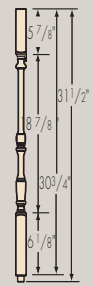

TRADITIONAL
POST-TO-POST

HANDRAILS

*F6010

F6010-Plow
1-1/4" Plow
F6050 Fillet

F6010-BR
7-Piece
Bending Rail

FP6015
Bending
Mould

F6050 25/64"
Fillet
F6045
Shoe Rail

BALUSTERS

BALUSTERS

NEWELS

Two options available
Ball Top
Specify BT

3" Starting Newels

3" Landing Newels

F4000-ND 3"
Available option